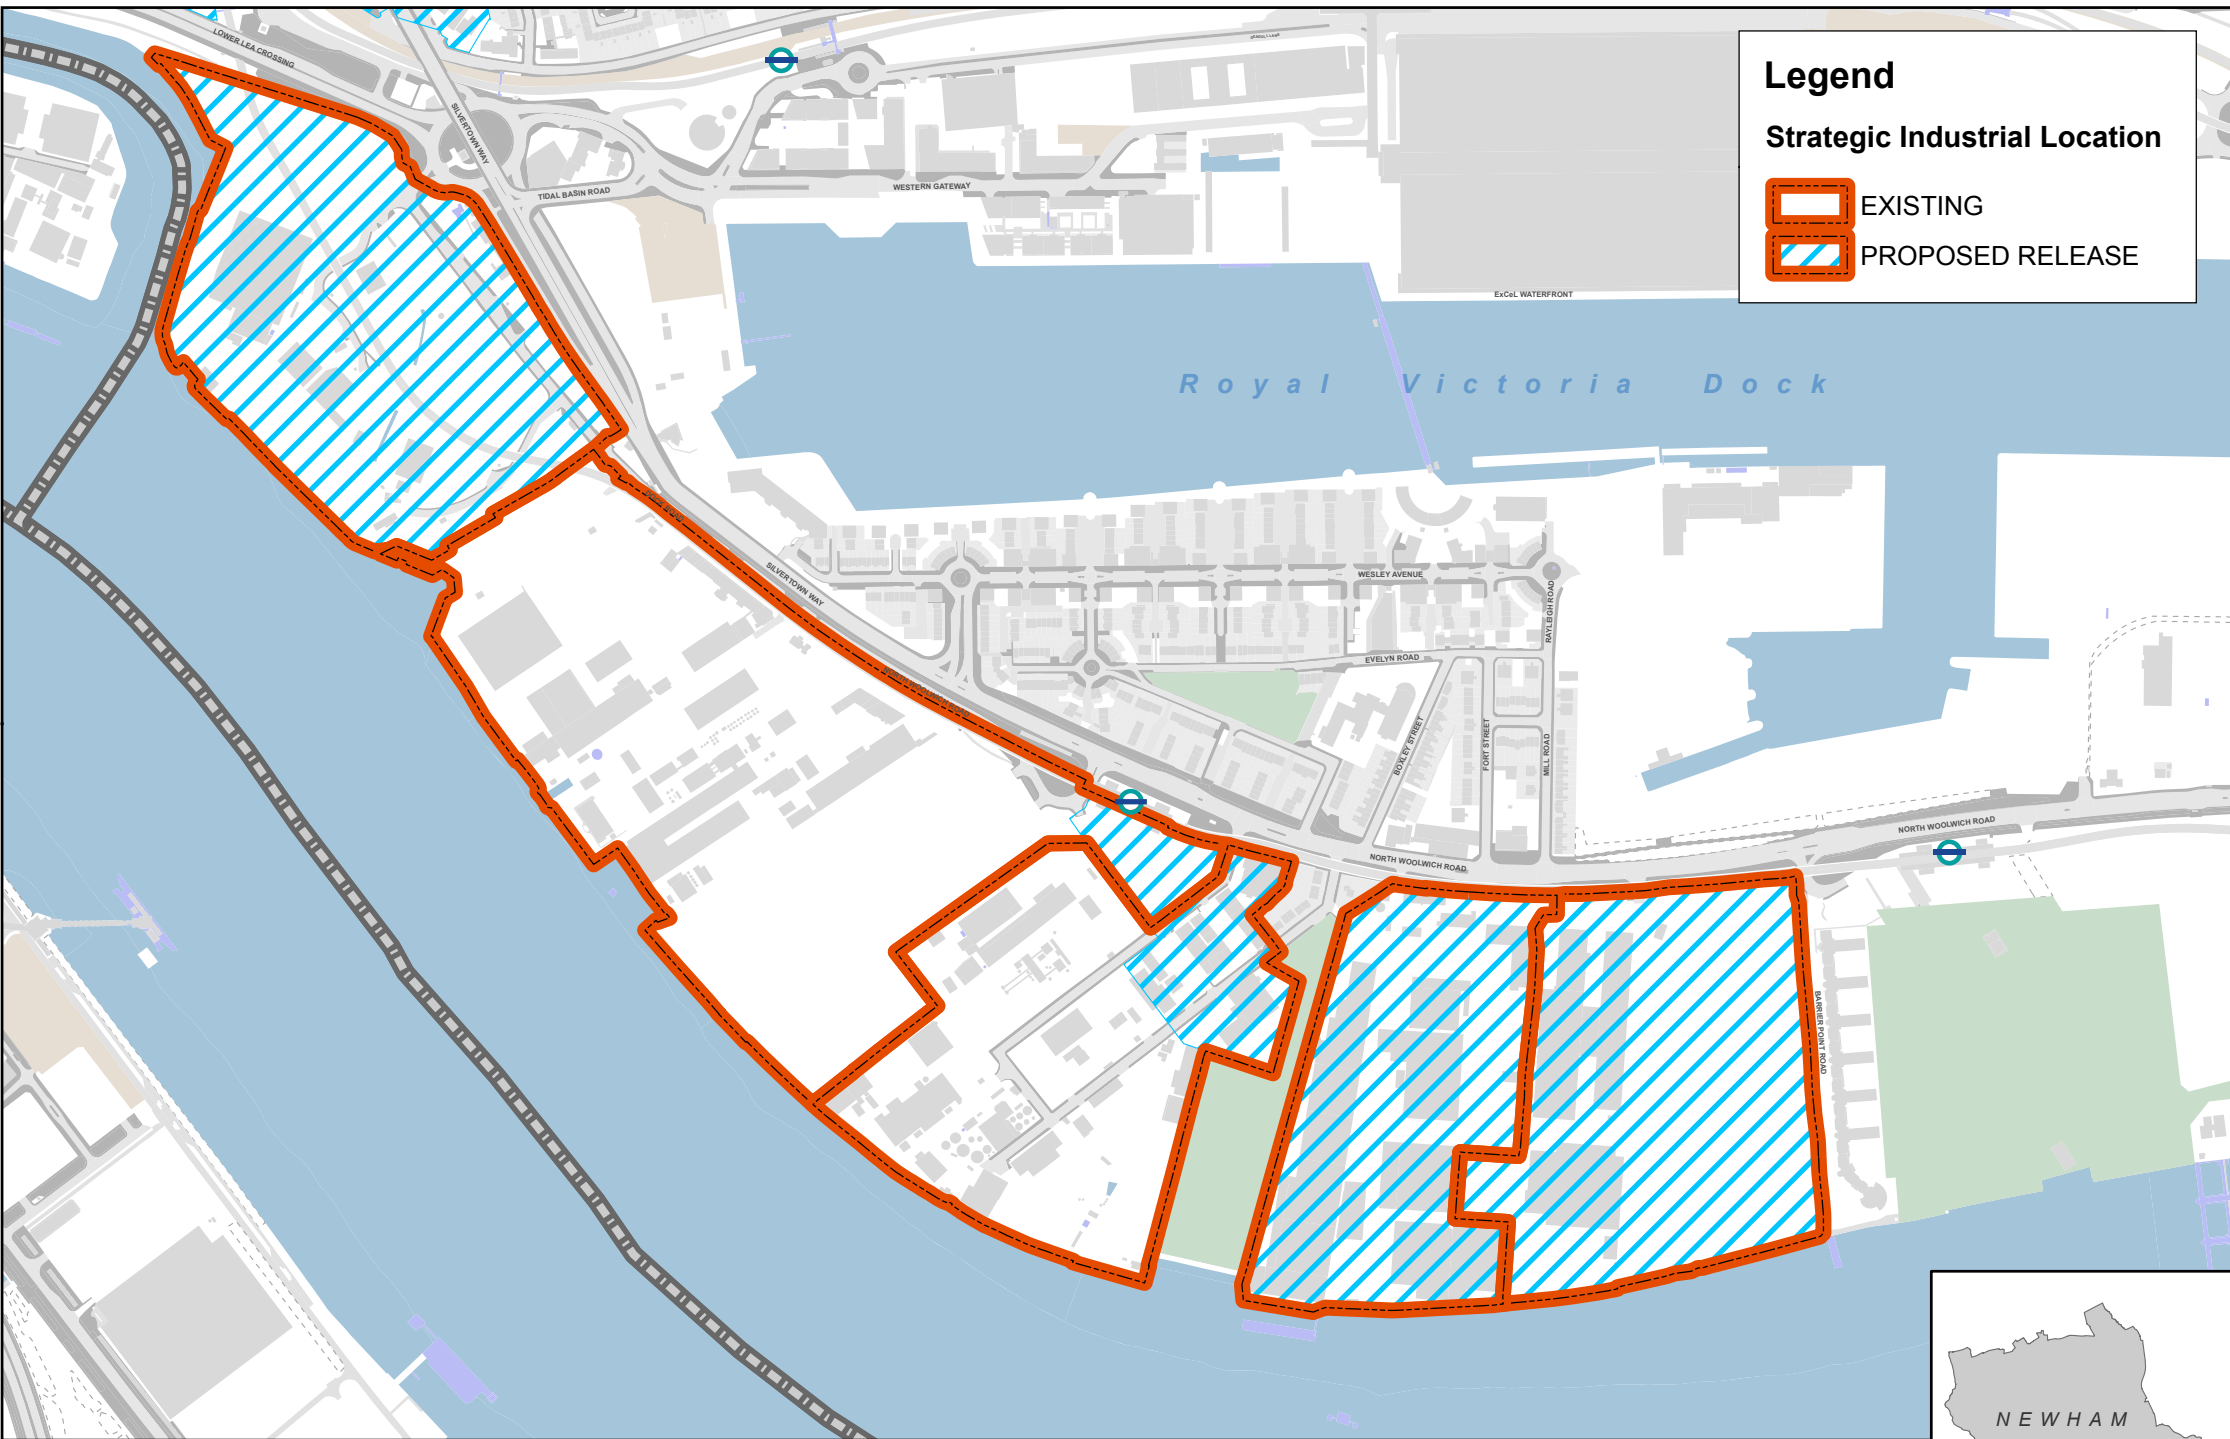

Legend

Strategic Industrial Location

-  EXISTING
-  PROPOSED RELEASE

SIL at Thameside West

1:7000 (at A4)

This map is reproduced from Ordnance Survey material supplied on behalf of Her Majesty's Stationery Office. © Crown Copyright. Licence No. 100019272 2011. Produced by LBN Geospatial Team (IM). E-mail geospatial.team@newham.gov.uk for further details