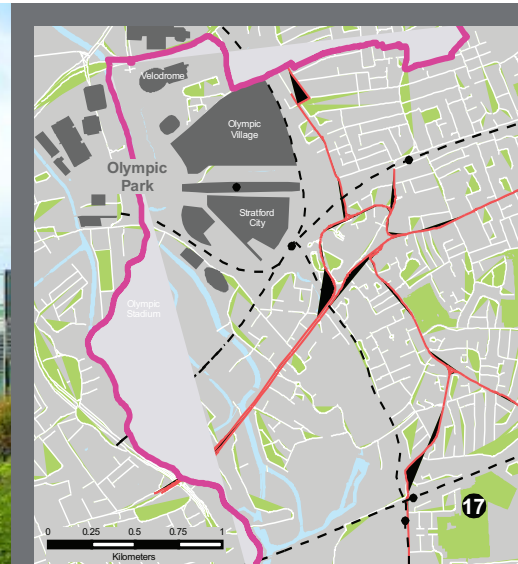

17 Grassroots

Location: Memorial Park, Memorial Avenue, West Ham, E15 3DB

Getting about: Tube: West Ham (Jubilee, District and Hammersmith & City Lines) (0.3km)
 Railway: West Ham (0.3km), Docklands Light Railway (DLR): Canning Town (1.9km)
 London City Airport (5.5km)

Located in Memorial Park, a popular open space in the borough, Grassroots offers superb multi-purpose space for any corporate or social occasion. There is also a high quality café and catering service to suit all needs.

Likely use: Back Office

Facilities

-  Multi-purpose space capacity (whole hall): 60 people (10m x 6m)
-  DDA compliant

What's nearby?

Olympic Park & Stratford Station: 2.5km

Balaam Leisure Centre: 2.1km

West Ham Boys' Amateur Boxing Club: 1.8km