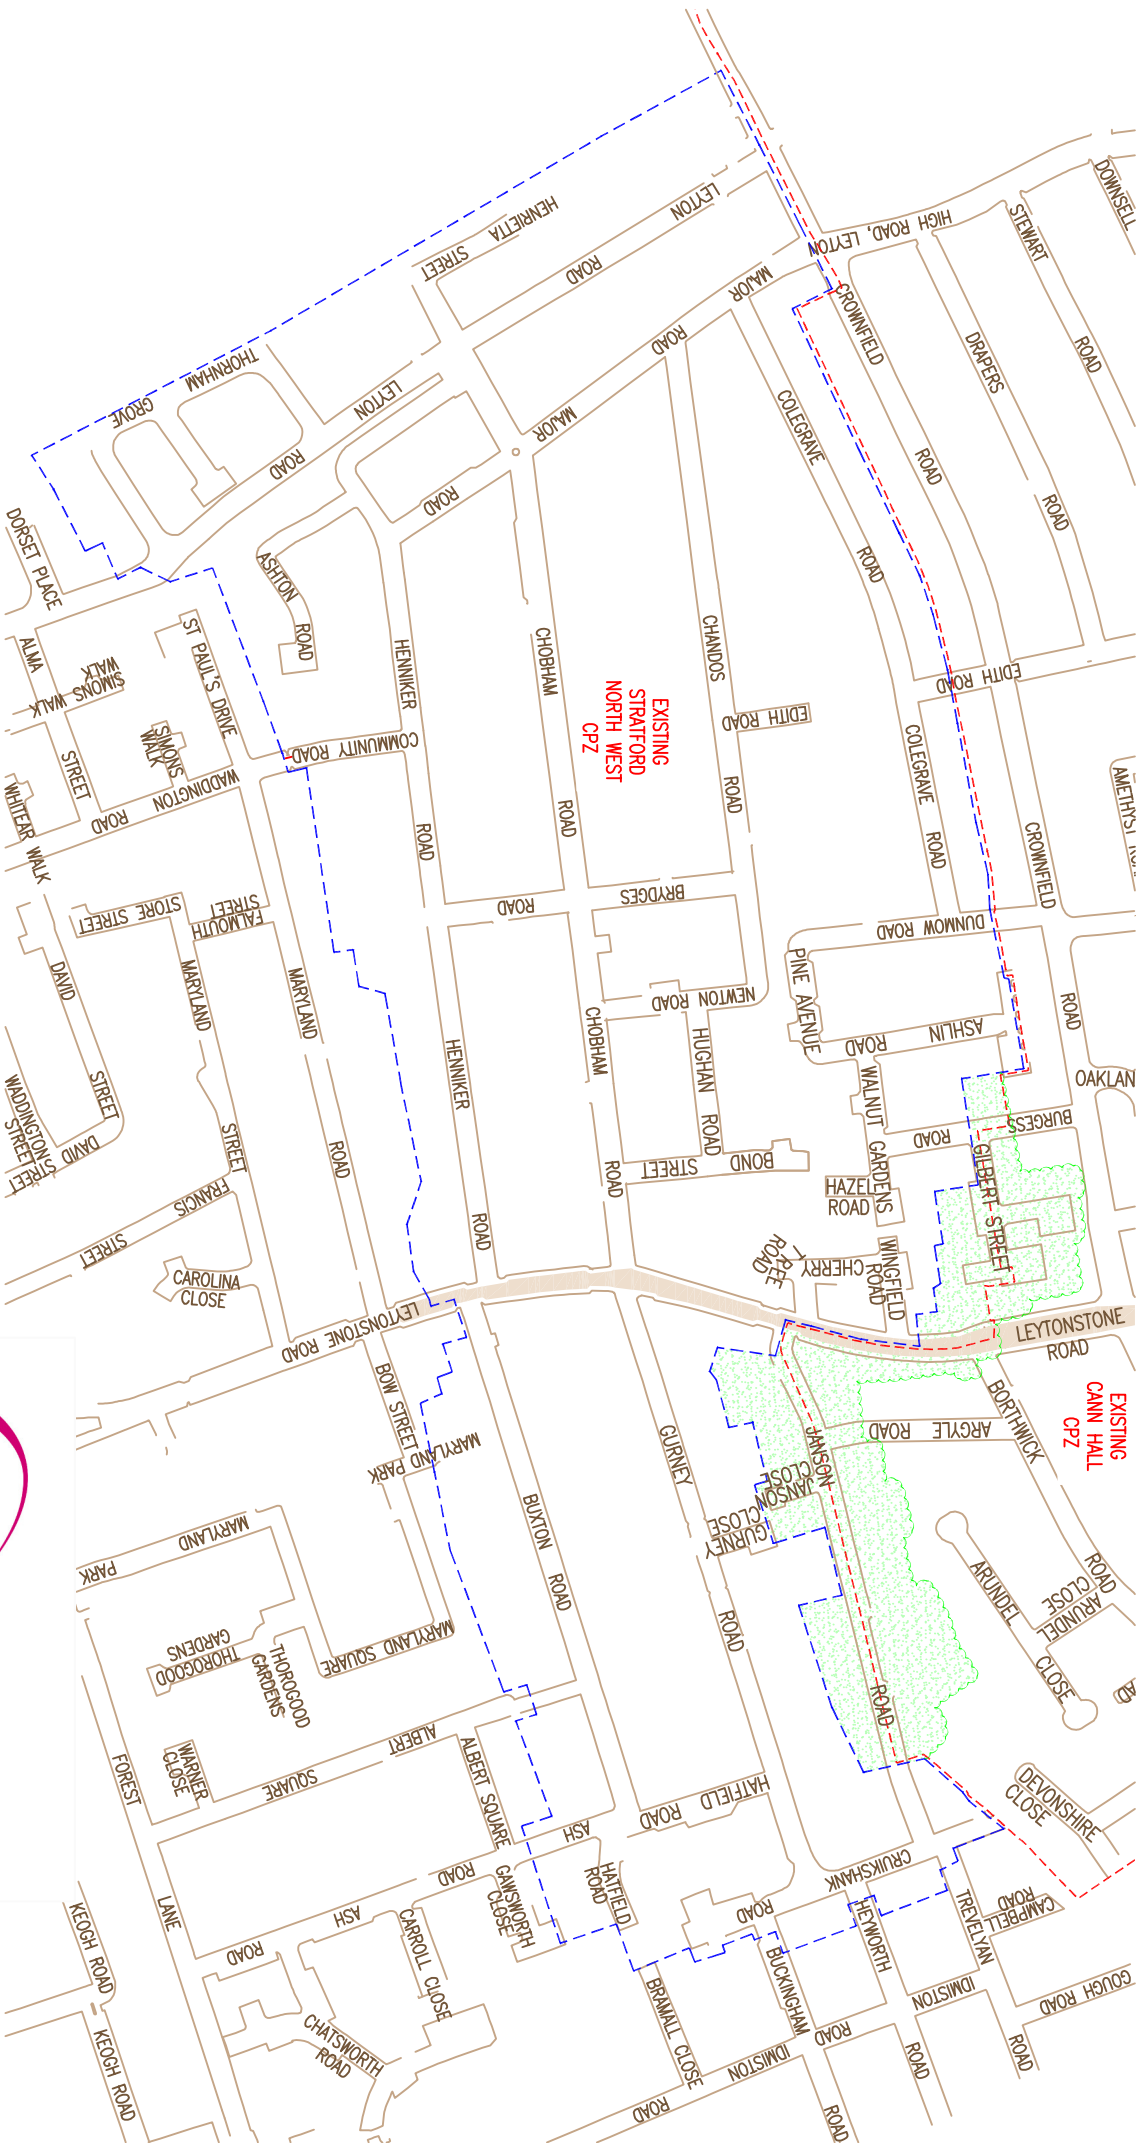

CPZ BOUNDARY MAP

Stratford North West Controlled Parking Zone

New Stratford North West CPZ Extension Operating Monday to Saturday 08:00 – 18:30

Existing Stratford North West Controlled Parking Zone Boundary

Borough Boundary Line