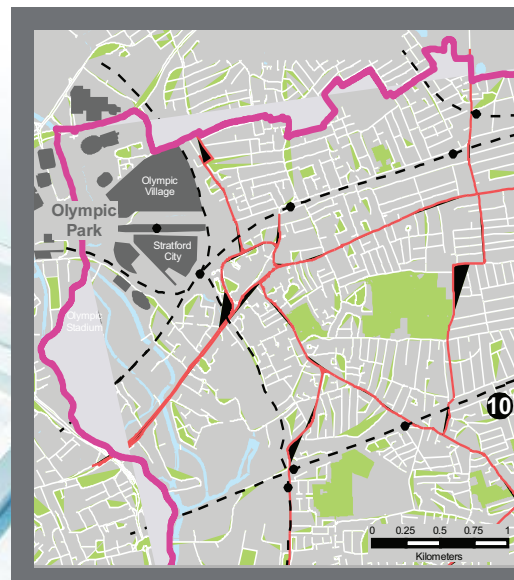

# 10 Lister Community School

**Location:** St Marys Road, Plaistow, London, E13 9AE

**Getting about:** Tube: Plaistow (District and Hammersmith & City Lines) (0.6km)  
 Railway: West Ham (1.8km), Docklands Light Railway (DLR): Canning Town (2.9km)  
 London City Airport (5.0km)

Lister Community School is one of the more centrally located venues in the Newham consortium. It is located within 5km of the Olympic Park and is close to all of the Olympic venues. The school will be completely rebuilt by 2010 as part of the Building Schools for the Future Programme. The sports hall and dance studio will be fully re-furbished to an excellent standard.

## What's nearby?

- Olympic Park  
& Stratford Station: 3.7km
- Balaam Leisure Centre: 1.2km
- Newham Leisure Centre: 2km
- West Ham Utd FC: 1.4km
- Newham VI Form College: 1.8km