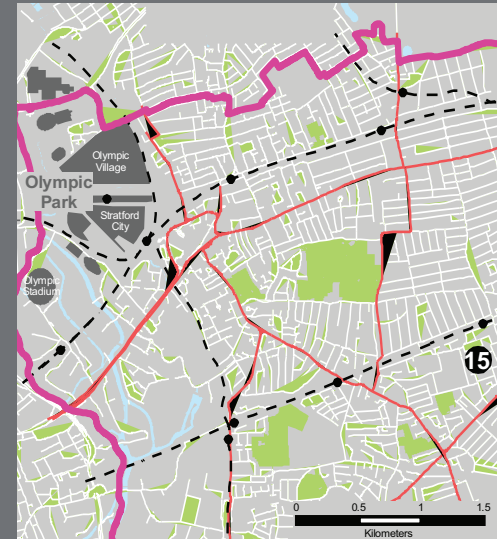

15 Credon Centre

Location: Kirton Road, Plaistow, London E13 9BT

Getting about: Tube: Upton Park (District and Hammersmith & City Lines) (0.6km)
Railway: West Ham (2.7km), Docklands Light Railway (DLR): Canning Town (2.9km)
London City Airport (4.3km)

 120 parking spaces

What's nearby?

Olympic Park & Stratford Station: 3.3km

West Ham United FC: 0.6km

Plaistow Hospital: 0.3km

Queen's Market: 0.6km

Lister School: 0.9km

Enquiries, Tours and Bookings