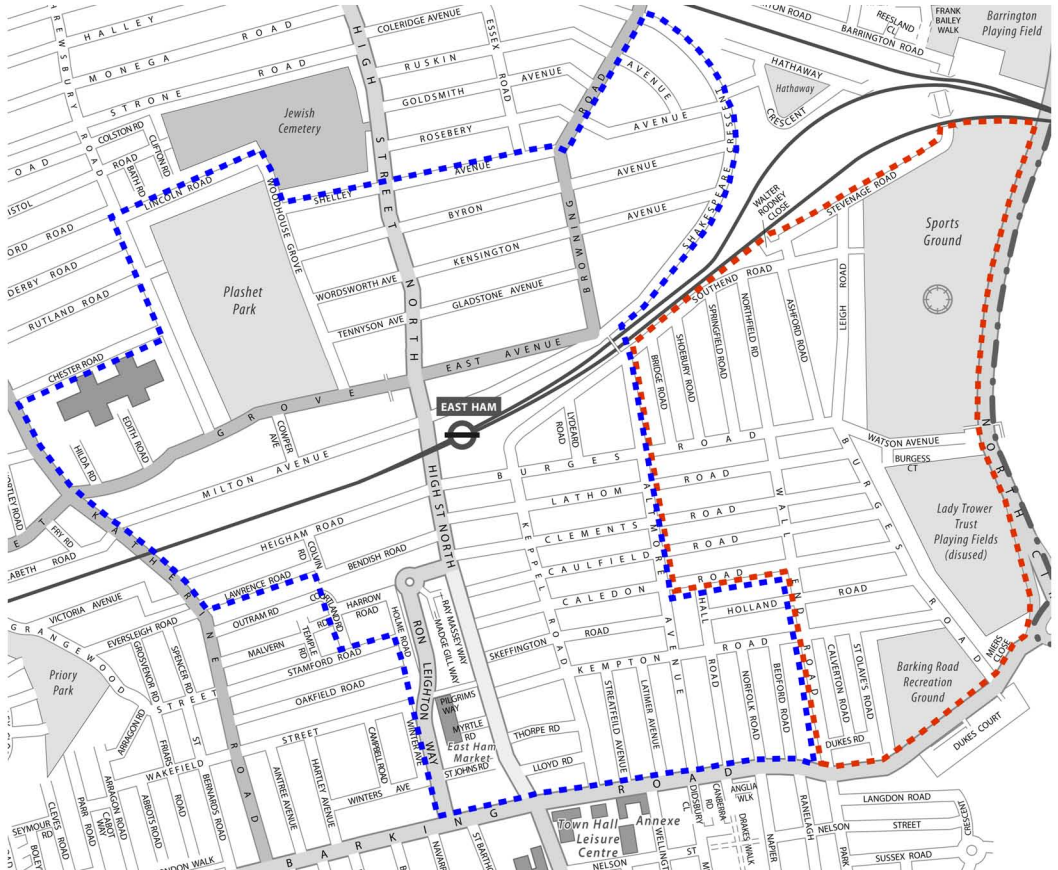

# CPZ BOUNDARIES MAP

## East Ham Controlled Parking Zone

Operates Monday to Saturday 08:00—18:30 hours

Existing CPZ Boundary

Extended CPZ Boundary