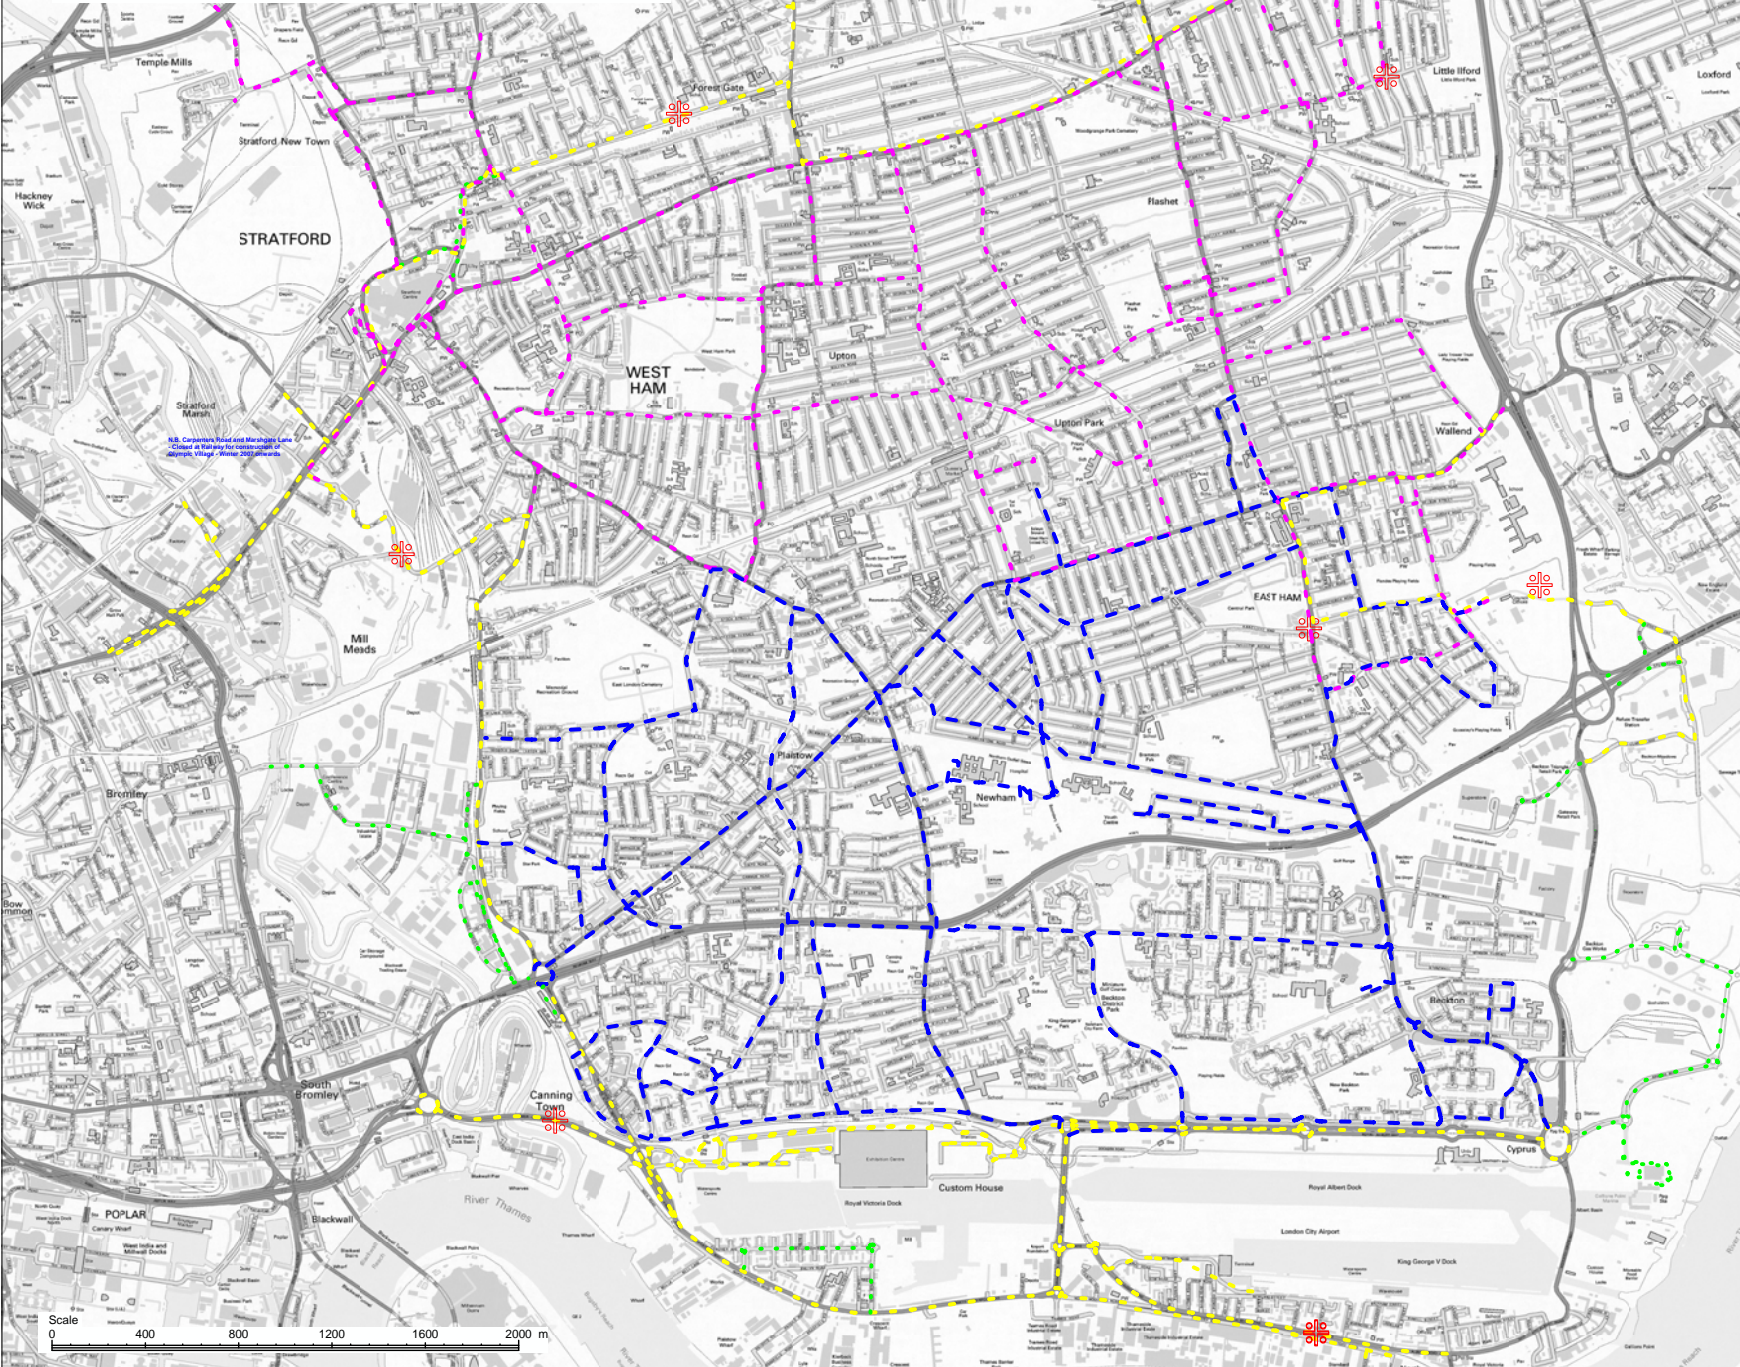

Winter Maintenance 2010 - 2011

Precautionary Gritting Routes

KEY

- Winter Maintenance 04/05
- Pink Route
- Green Route
- Yellow Route
- Temperature Control Points
- Blue Route