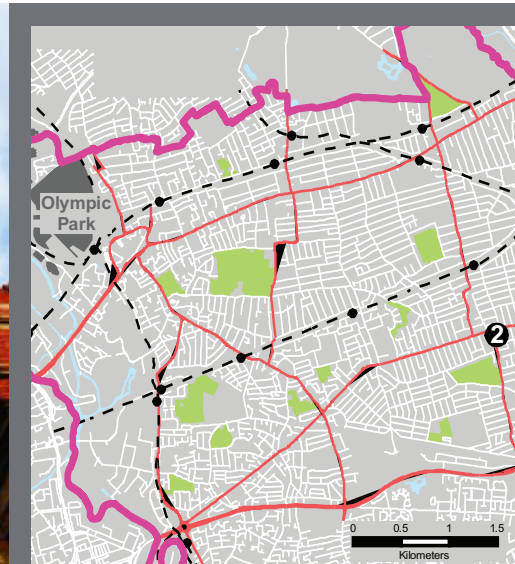

02

Newham Town Hall

Location: Newham Town Hall, London, E6 2RP

Getting about: Tube: East Ham (District and Hammersmith & City Lines) (0.8km)
 Railway: Woodgrange Park (2.0km), Docklands Light Railway (DLR): Stratford (2.2km)
 London City Airport (6.3km)

Newham Town Hall is located just 5km from the Olympic Park, offering hospitality facilities for up to 560 delegates. It is adjacent to East Ham Leisure Centre which could be used as a training base for athletes during the Games time period.

Likely use: Hospitality

Facilities

-  Main Hall: 400 delegates
- Lister Room: 100 delegates
- Council Chamber: 60 delegates
-  On site parking

What's nearby?

- Olympic Park & Stratford Station: 5km
- East Ham Leisure Centre: 0.1km
- West Ham United FC: 1.6km
- Newham Leisure Centre and Athletics Stadium: 3.2km