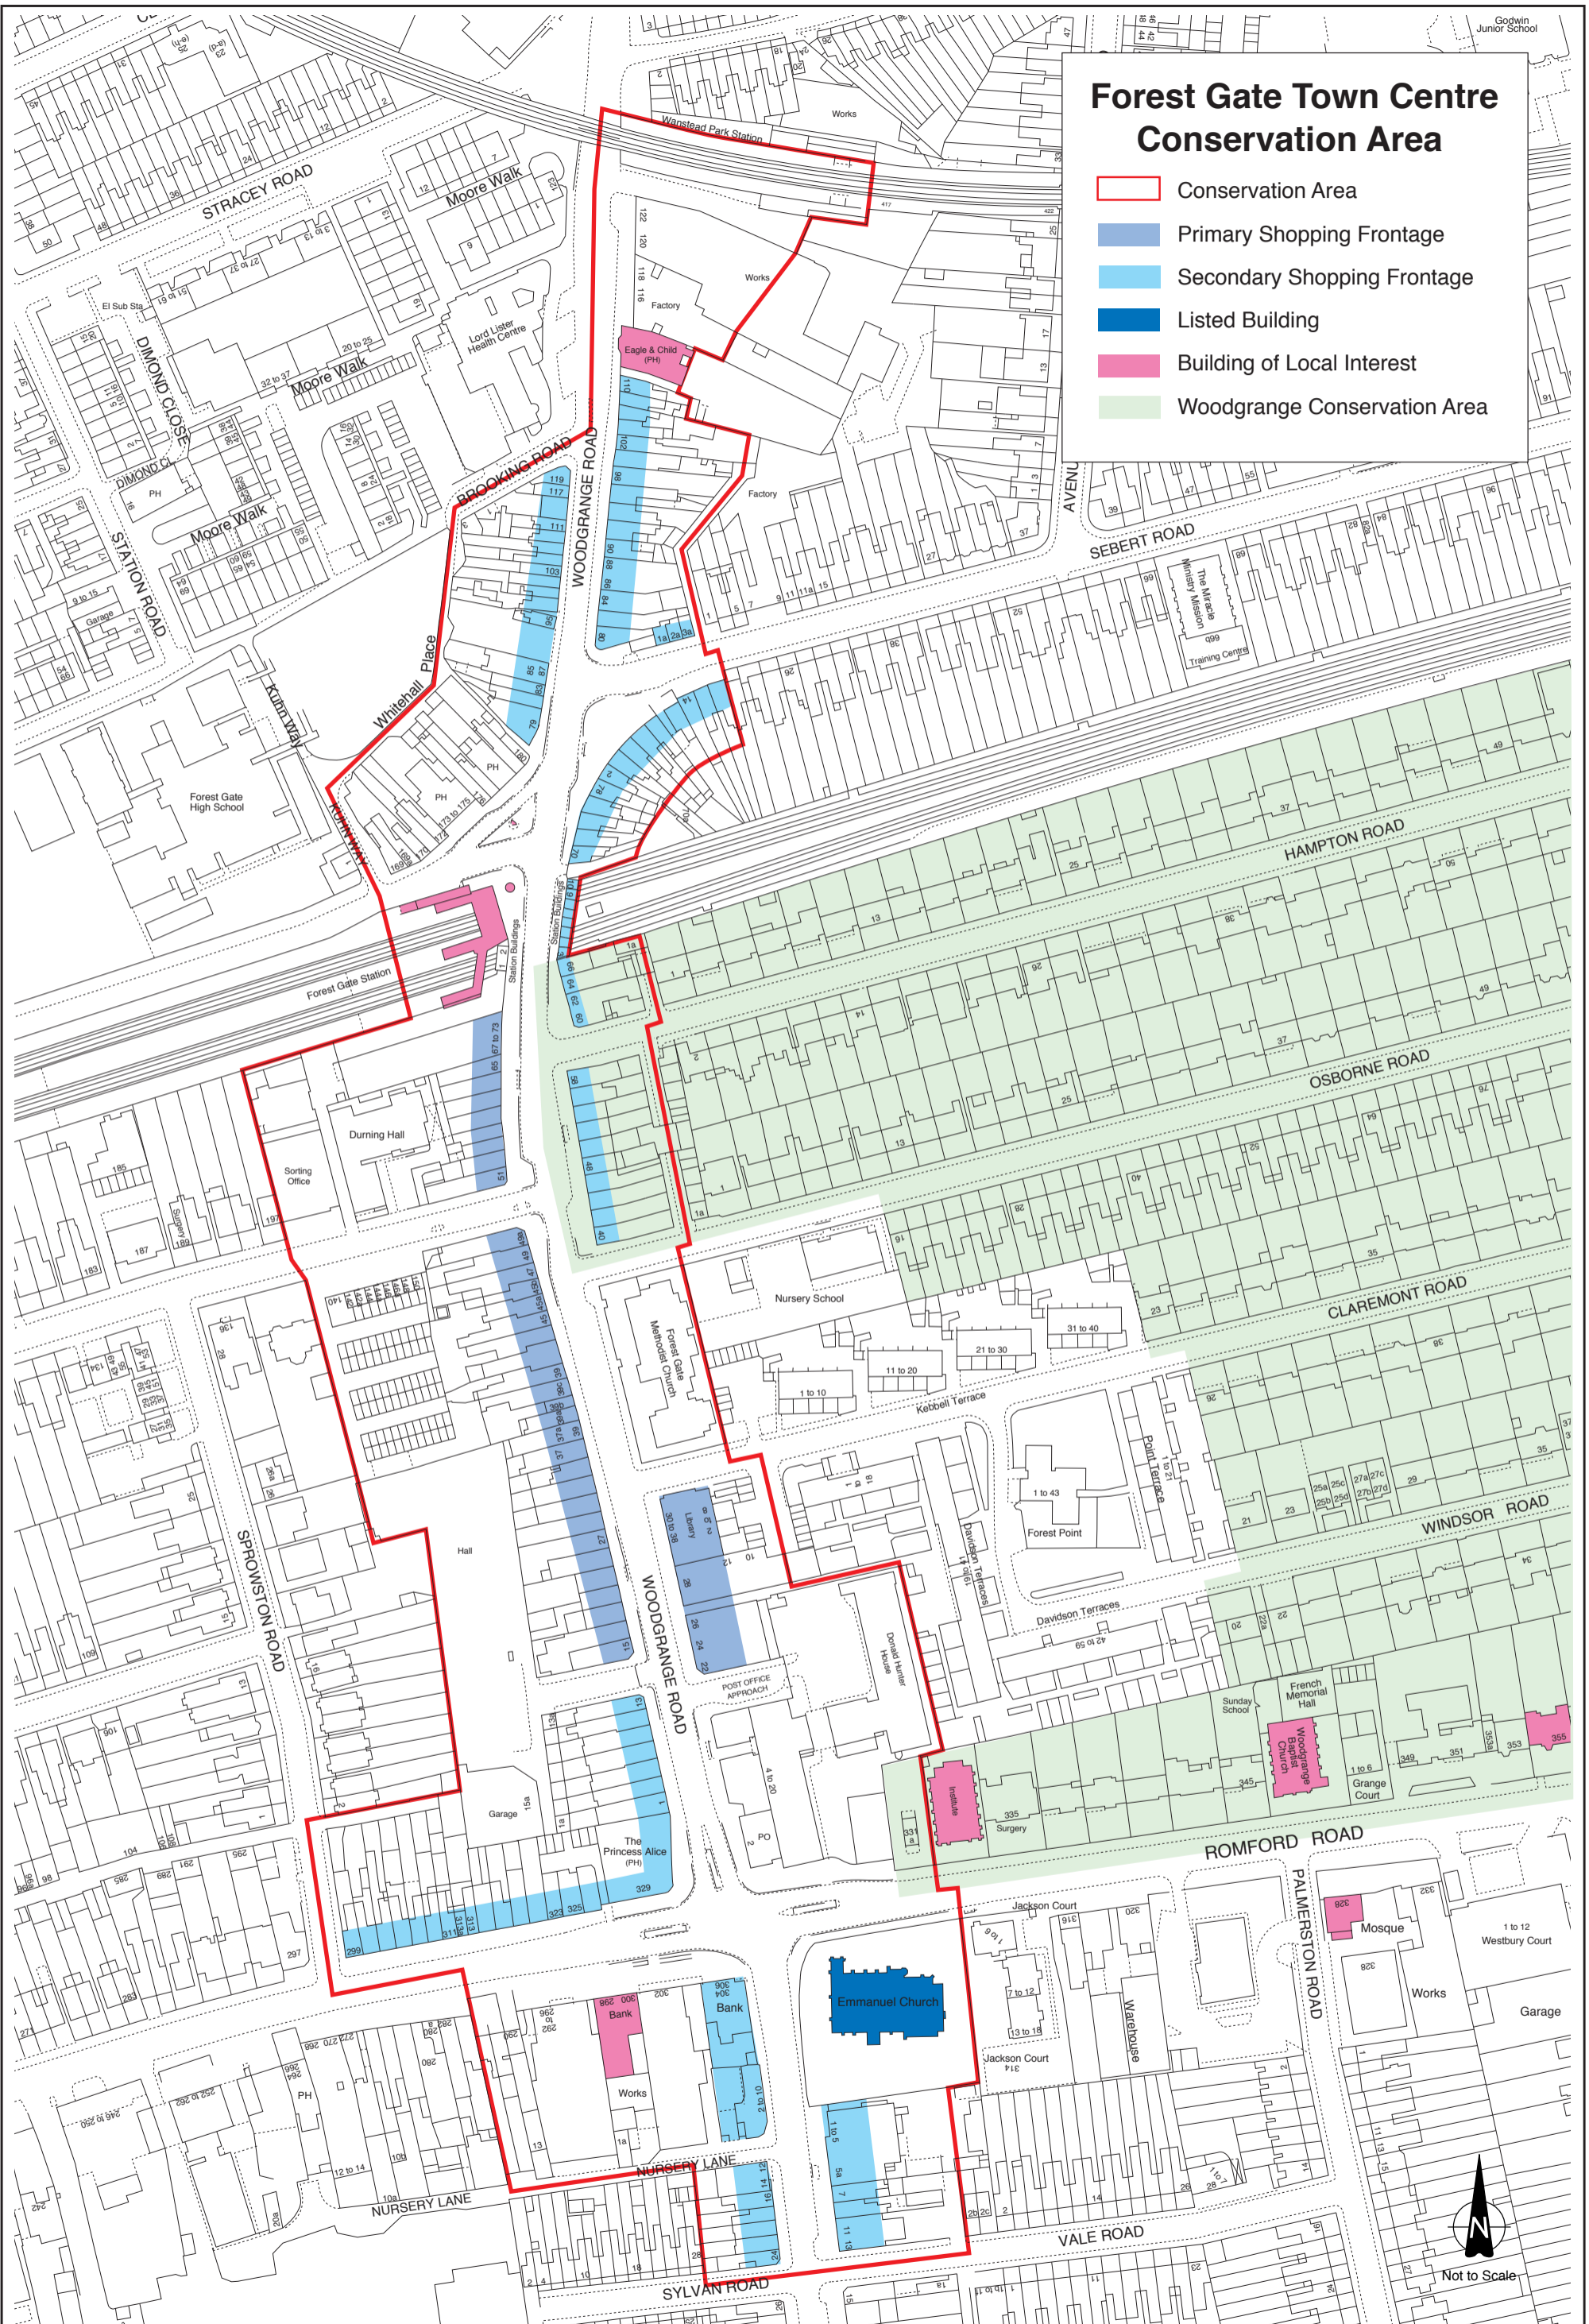

# Forest Gate Town Centre Conservation Area

- Conservation Area
- Primary Shopping Frontage
- Secondary Shopping Frontage
- Listed Building
- Building of Local Interest
- Woodgrange Conservation Area

Not to Scale