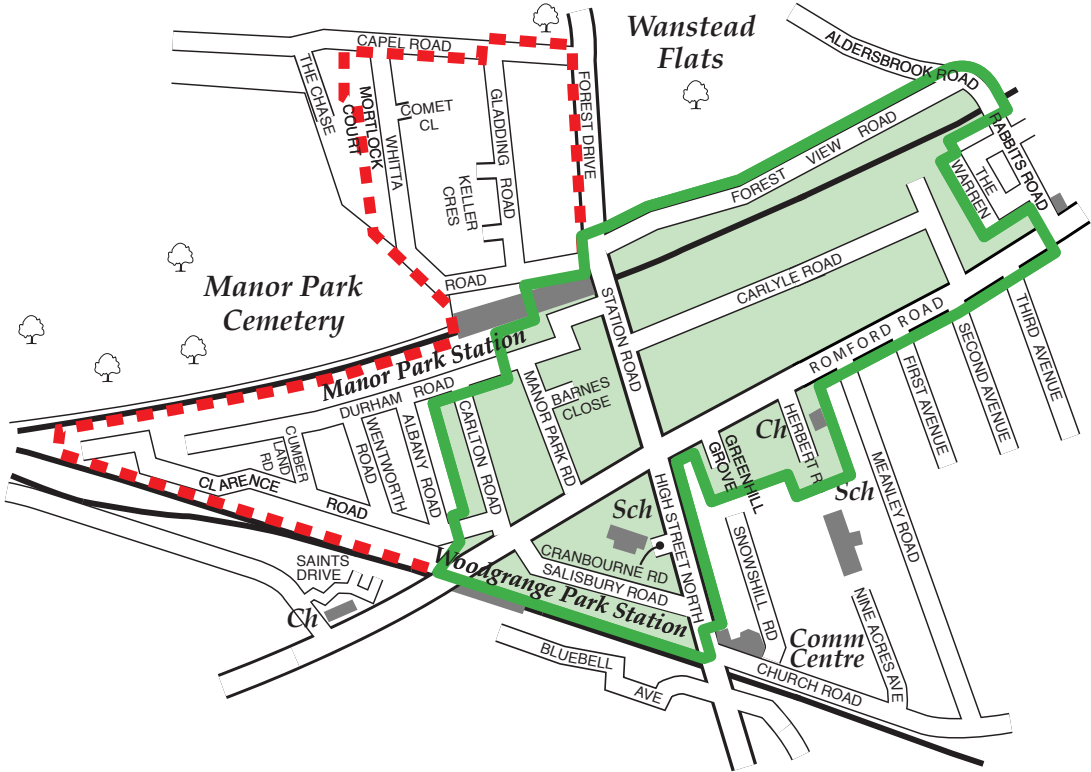

CPZ BOUNDARIES MAP

**Manor Park Controlled Parking Zone**

-  CPZ (Monday to Friday 9am to 5pm)
-  CPZ (24 hours, 7 days a week)

Map based upon aerial photography updated by  e graphics 01/05