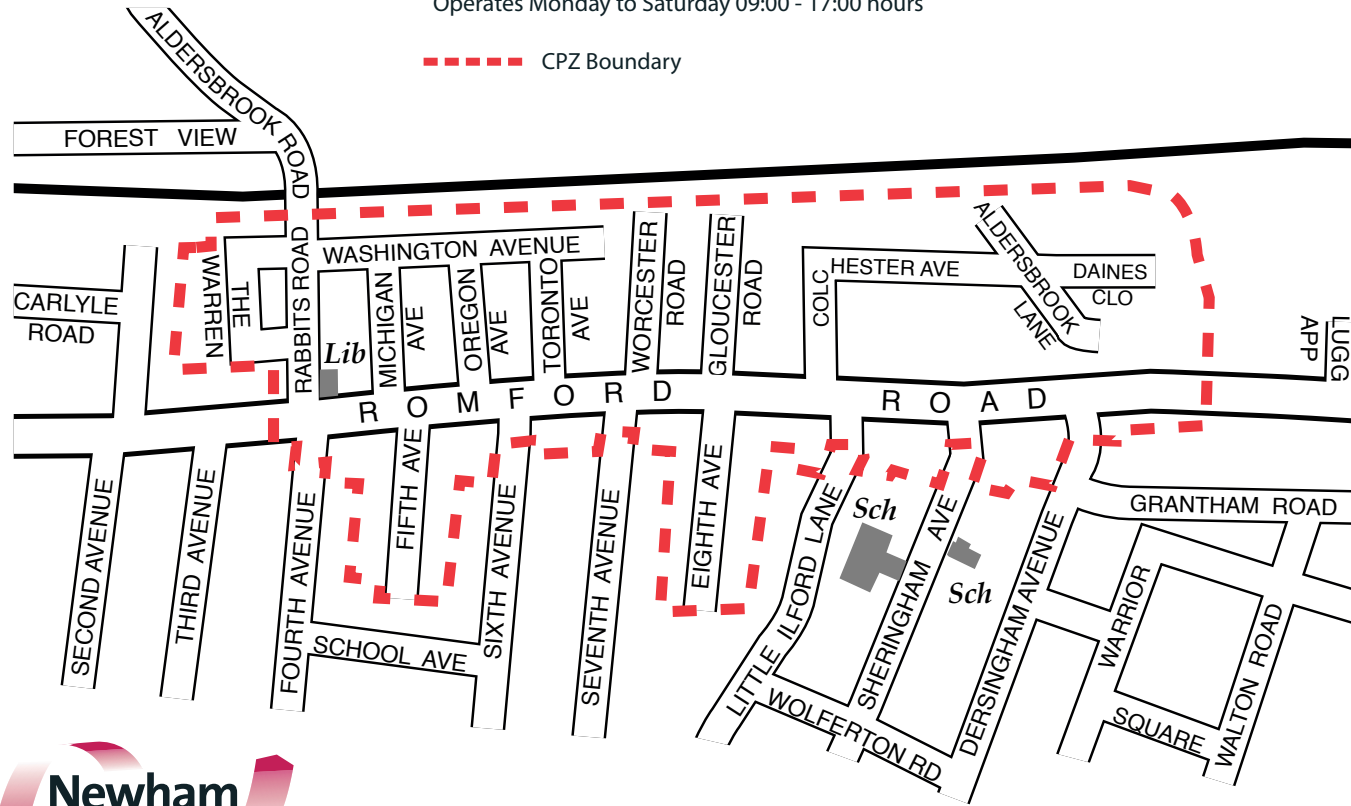

CPZ BOUNDARIES MAP

Little Ilford Controlled Parking Zone

Operates Monday to Saturday 09:00 - 17:00 hours

----- CPZ Boundary

Map based upon aerial photography updated by e graphics 01/05