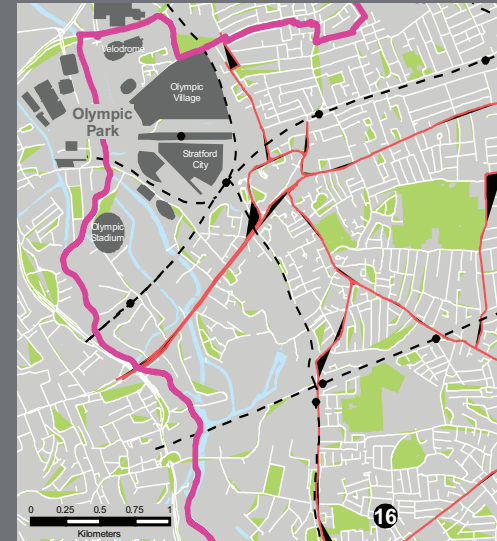

16 THE hub

Location: 123 Star Lane, Canning Town, London, E16 4PZ

Getting about: Tube: Canning Town (Jubilee Line) (1.0km)
 Railway: West Ham (1.3km), Docklands Light Railway (DLR): Canning Town (1.0km)
 London City Airport (4.3km)

 DDA compliant

What's nearby?

Olympic Park & Stratford Station: 3.5km

Balaam Leisure Centre: 1.2km

Newham Leisure Centre: 1.9km

Eastlea School: 0.6km

Enquiries, Tours and Bookings

Newham Unit for the 2012 Games
 Dockside, 1000 Dockside Road, London E16 2QU
 Tel: 020 3430 2012 Email: office@newham.gov.uk