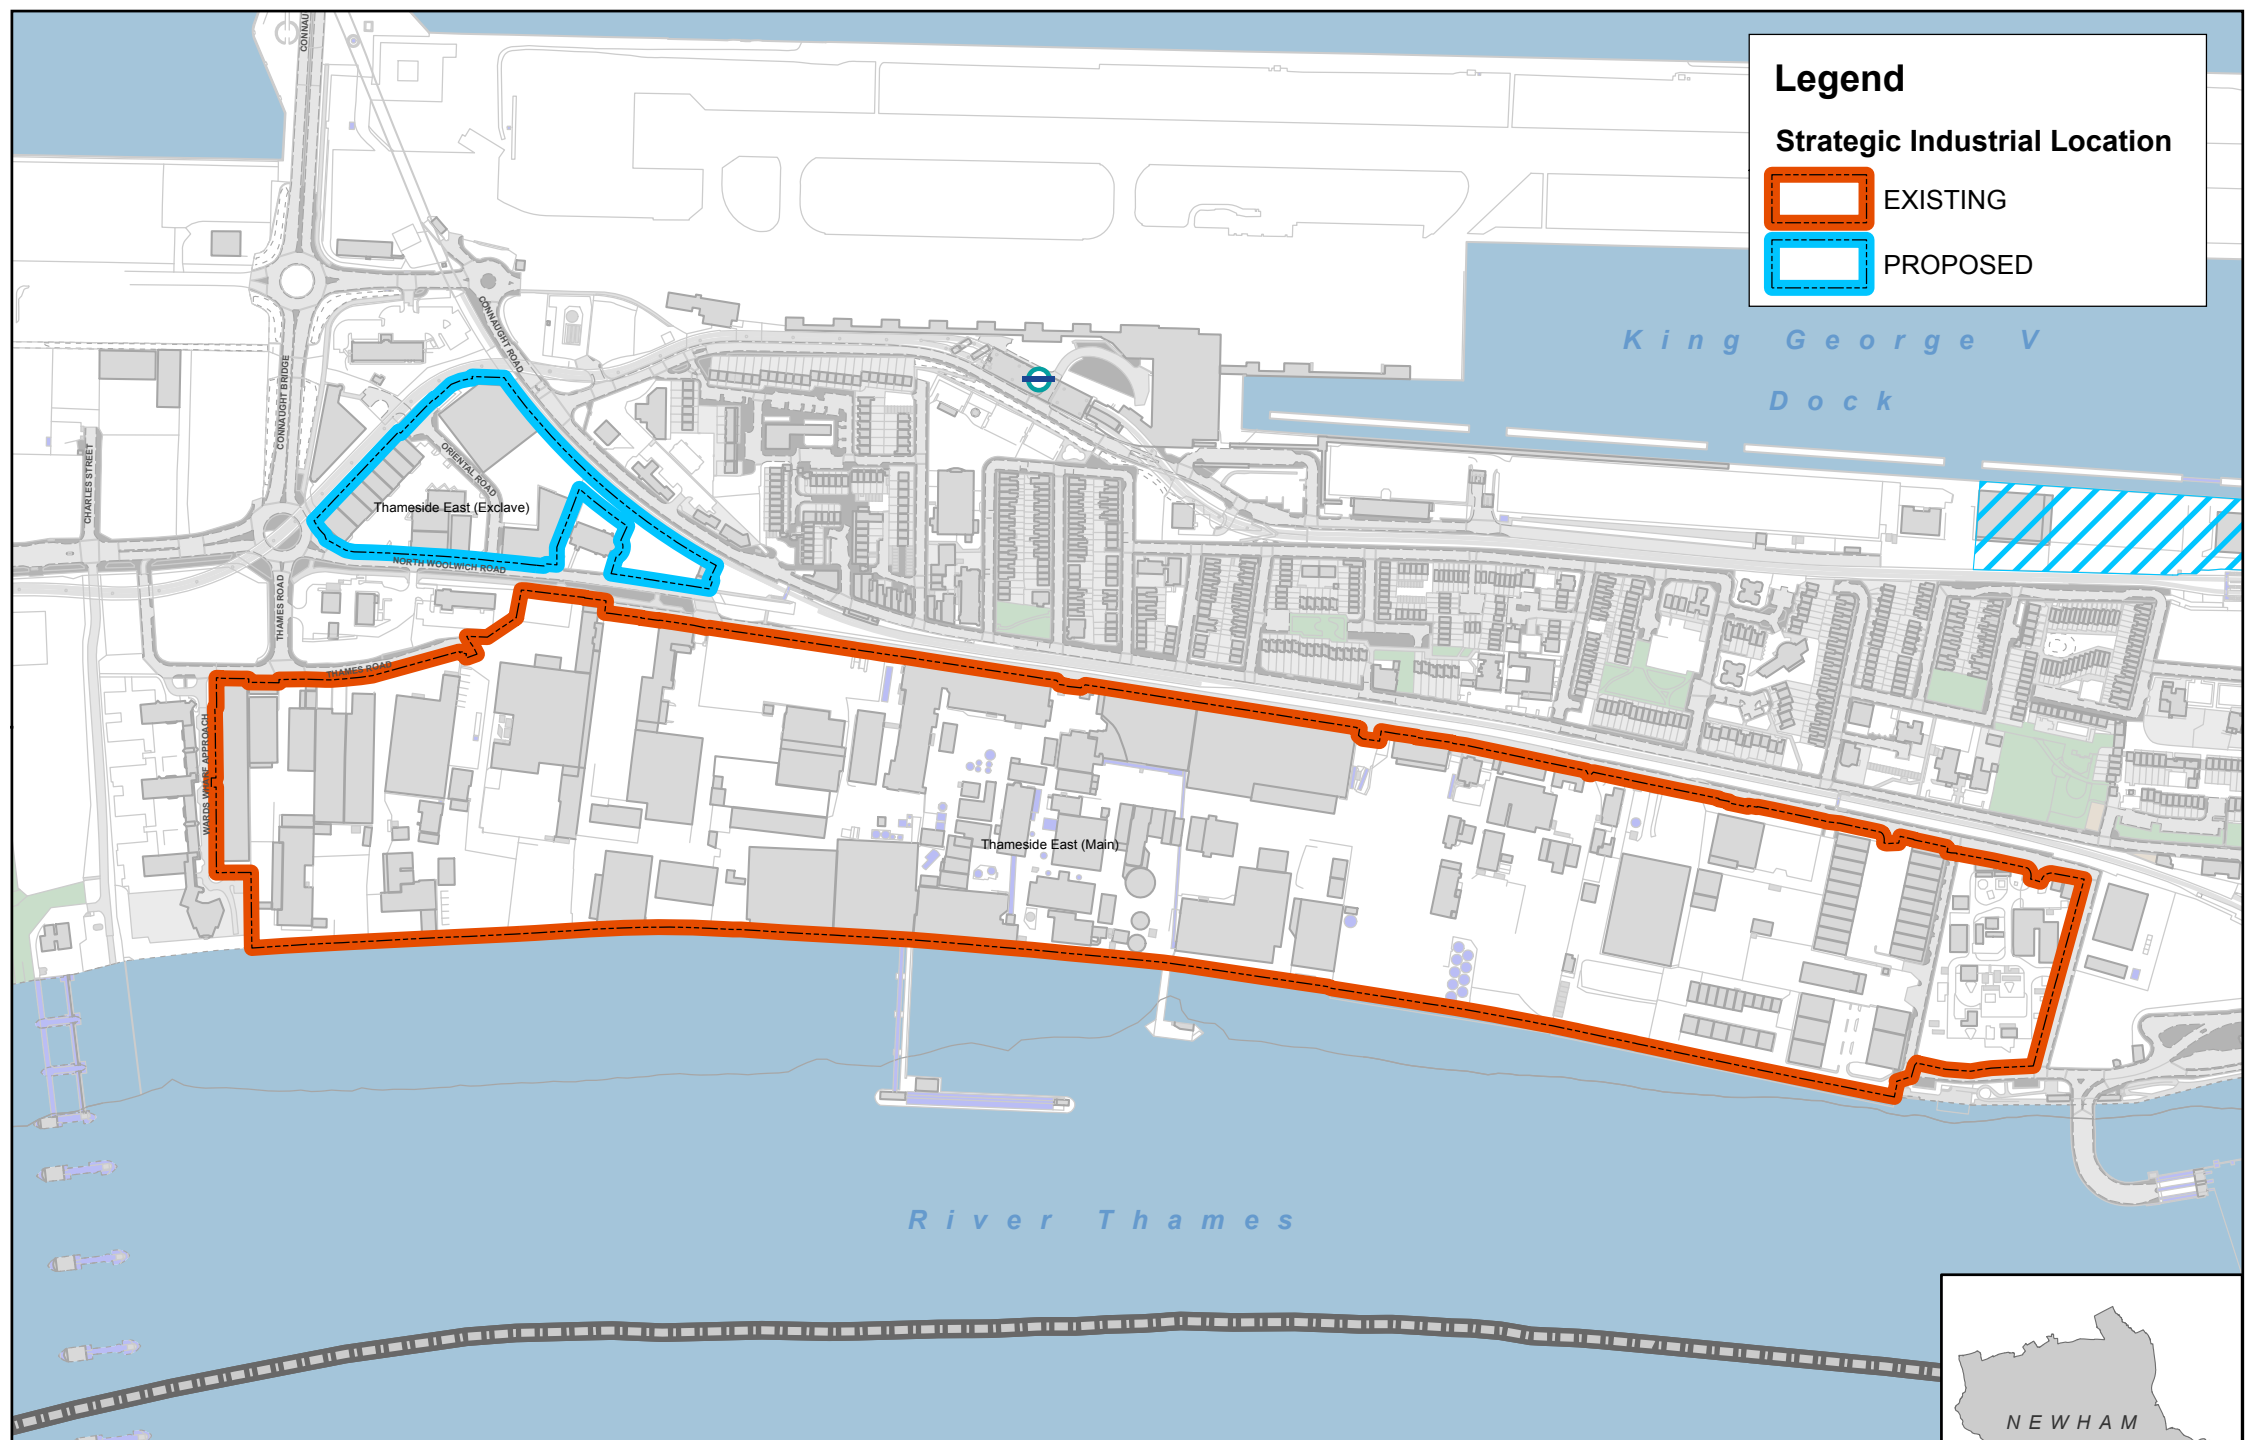

Legend

Strategic Industrial Location

-  EXISTING
-  PROPOSED

SIL at Thameside East

This map is reproduced from Ordnance Survey material supplied on behalf of Her Majesty's Stationery Office. © Crown Copyright. Licence No. 100019272 2011. Produced by LBN Geospatial Team (IM). E-mail geospatial.team@newham.gov.uk for further details