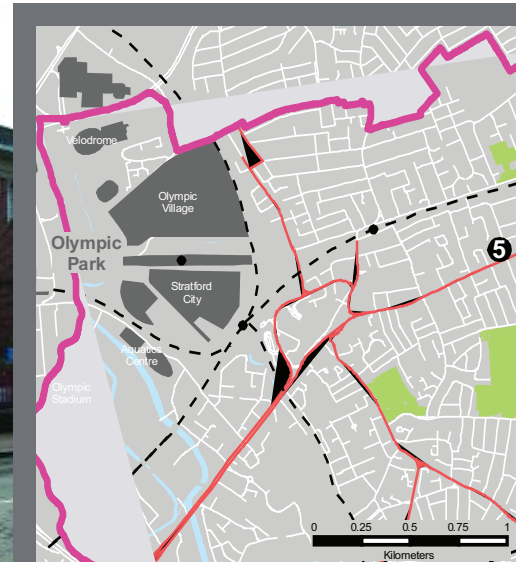

05

Atherton Leisure Centre

Location: 189 Romford Road, Stratford, E15 4JF

Getting about: Tube: Stratford (Central & Jubilee Lines) (1.4km)
 Railway: Maryland (0.9km), Docklands Light Railway (DLR): Stratford (1.4km)
 London City Airport (6.4km)

Atherton Leisure Centre is the closest leisure centre to the Olympic Park, situated on the main Stratford road just a short walk from the town centre, offering a combination of wet and dry leisure facilities.

What's nearby?

Olympic Park
 & Stratford Station: 1.5km

Chandos Community
 Centre: 2.5km

West Ham Park: 0.5km

Old Town Hall: 0.9km

Enquiries, Tours and Bookings

Newham Unit for the 2012 Games
 Dockside, 1000 Dockside Road, London E16 2QU
 Tel: 020 3430 2012 Email: office@newham.gov.uk