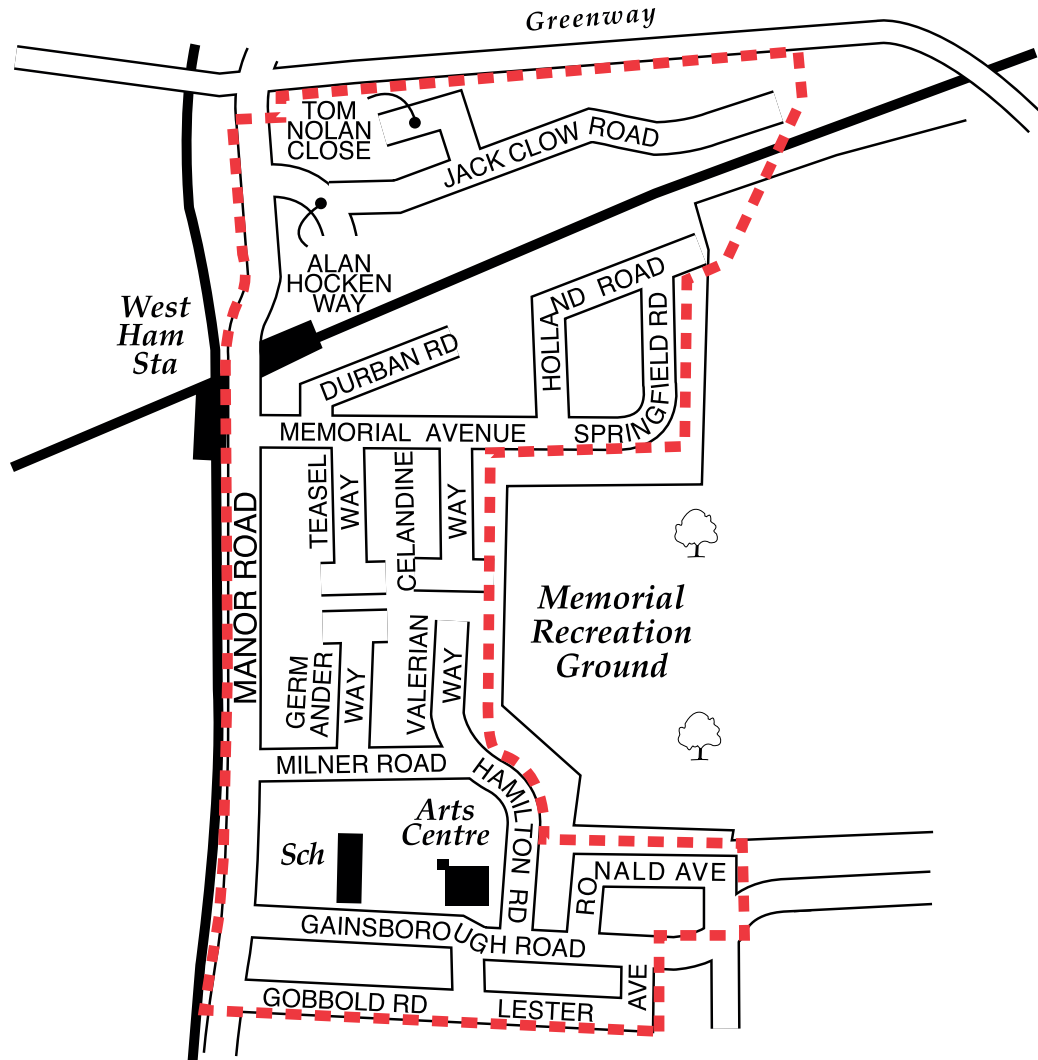

CPZ BOUNDARIES MAP

West Ham Controlled Parking Zone

Operates Monday to Friday 09:00 - 18:00 hours

--- CPZ Boundary

Map based upon aerial photography updated by  01/05