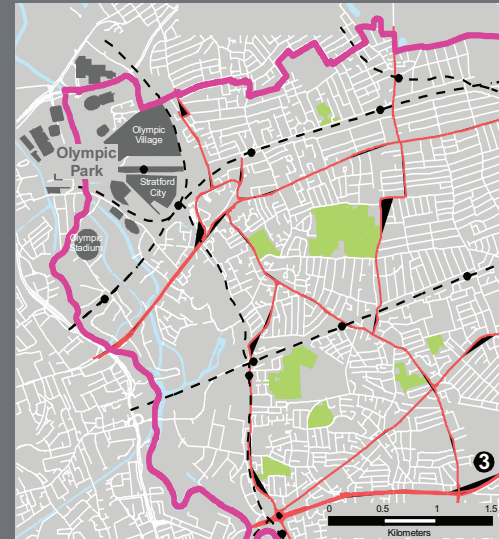

# Newham Leisure Centre and Terence McMillan Athletics Stadium

**Location:** 281 Prince Regent Lane, London, E13 8SD

**Getting about:** Tube: Plaistow (District and Hammersmith & City Lines) (2.1km)  
 Railway: Canning Town (2.3km), Docklands Light Railway (DLR): Prince Regent (0.8km)  
 London City Airport (3.2km)

Located just 3.9km from the Olympic Park, Newham Leisure Centre offers a comprehensive range of first class indoor and outdoor sporting facilities, including a pool, sports hall and athletics track.

**Likely use:** Sporting

## What's nearby?

Olympic Park & Stratford Station: 3.9km

Balaam Leisure Centre: 1.7km

Newham VI Form College: 0.3km

East London Gymnastics Centre: 2.8km

Cumberland Sports College: 0.3km

ExCeL Exhibition Centre: 3.3km

London Regatta Centre: 2.6km

Canning Town Recreation Ground: 0.3km