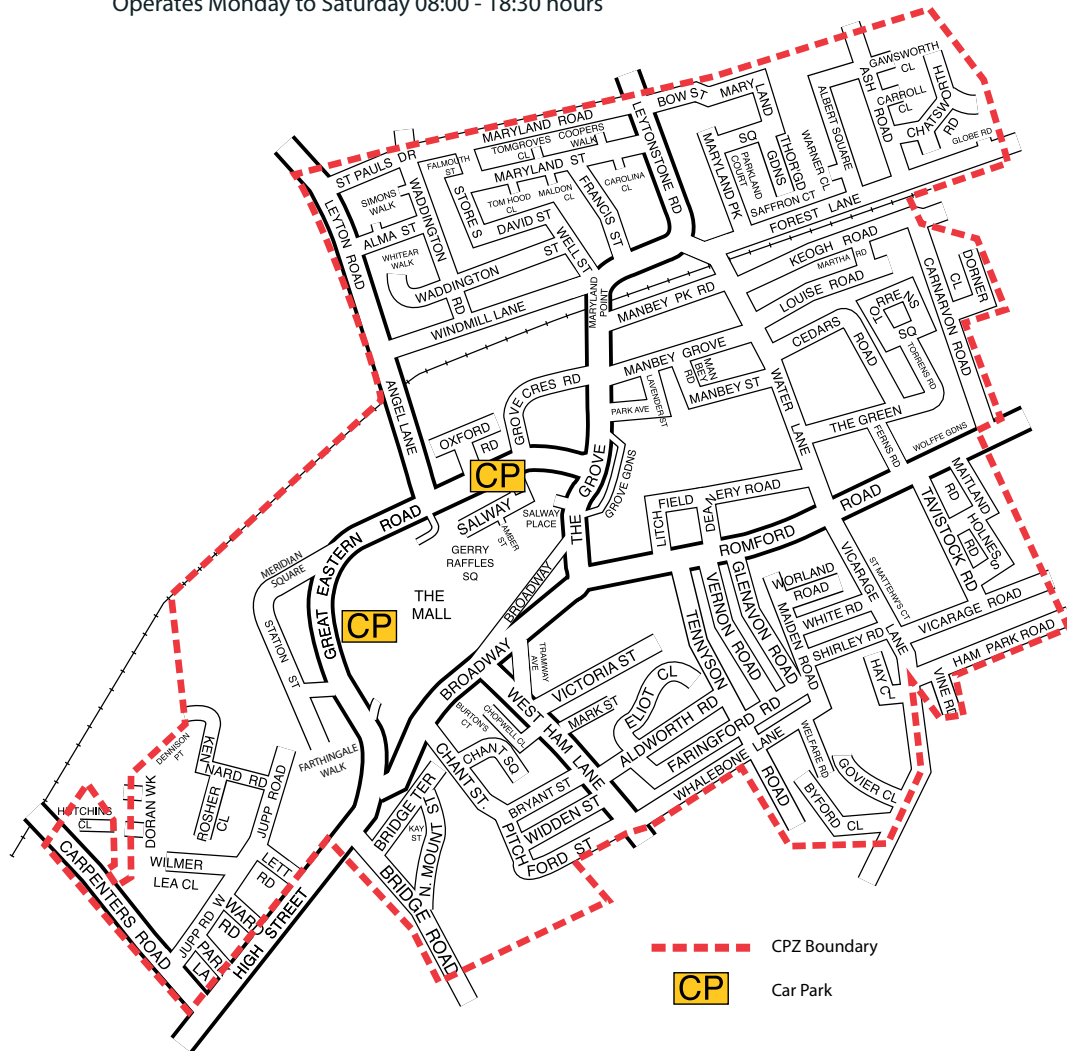

CPZ BOUNDARIES MAP

Stratford Controlled Parking Zone

Operates Monday to Saturday 08:00 - 18:30 hours

Map based upon aerial photography updated by  01/05