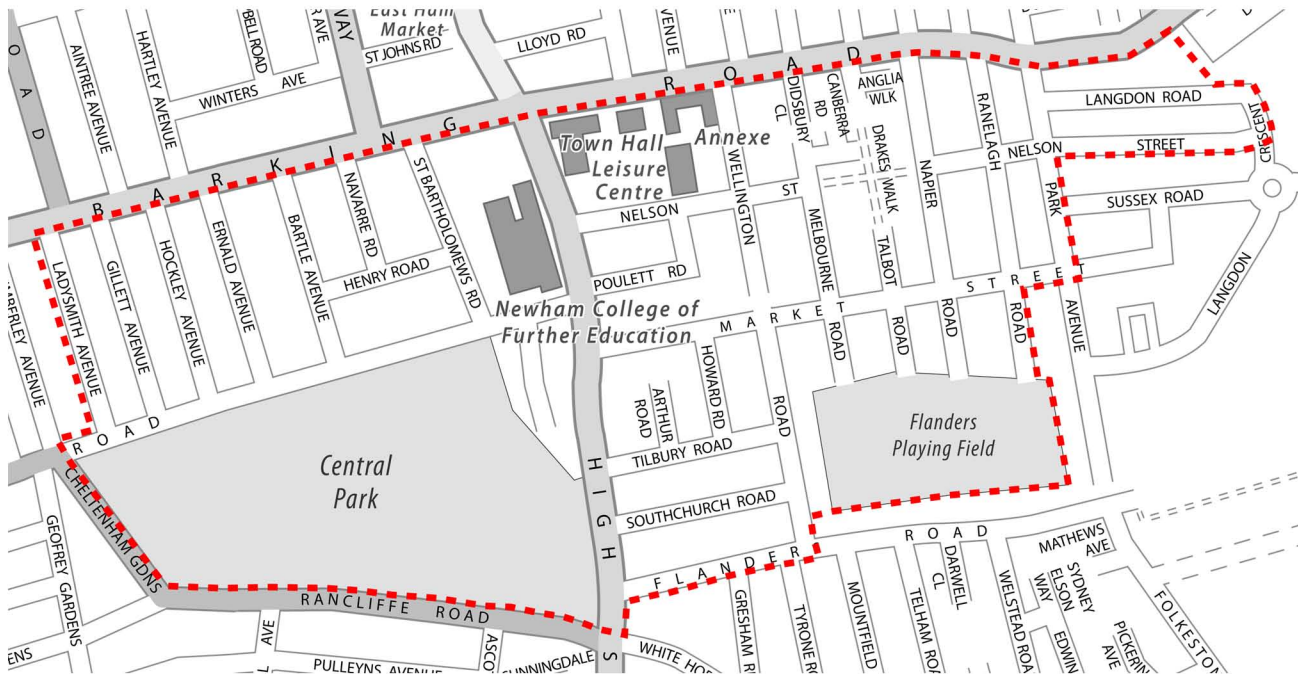

CPZ BOUNDARIES MAP

Market Street Controlled Parking Zone

Operates Monday to Saturday 08:00—18:30 hours

..... Proposed CPZ Boundary