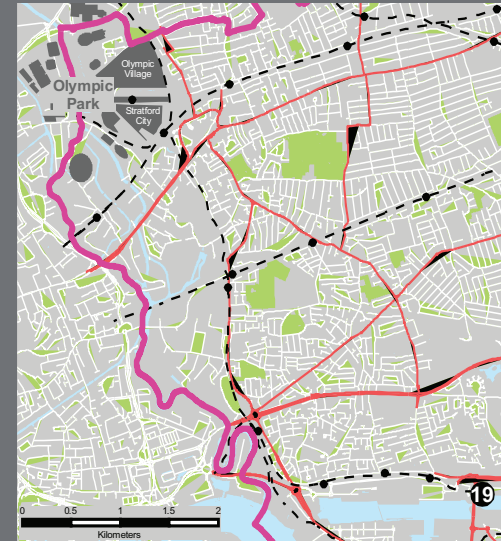

19 London Regatta Centre

Location: Dockside Road, London, E16 2QT

Getting about: Tube: Prince Albert (0.2km), Railway: West Ham (4.3km)
Docklands Light Railway (DLR): Canning Town (2.7km)
London City Airport (1.0km)

The London Regatta Centre is located in the south of Newham, close to many hotels and all the amenities offered by the Royal Docks area and the ExCeL centre. It combines a health and fitness suite with rowing facilities, as well as on-site accommodation (28 beds) enabling visiting squads to maximise their training hours and cutting down on travel time.

Likely use: Sporting

Facilities

-  40+ station health suite
- 2000m rowing course
- Indoor rowing tank

What's nearby?

Olympic Park
& Stratford Station: 5.8km

Newham Dockside: 0.2km

Newham Leisure Centre: 1.8km