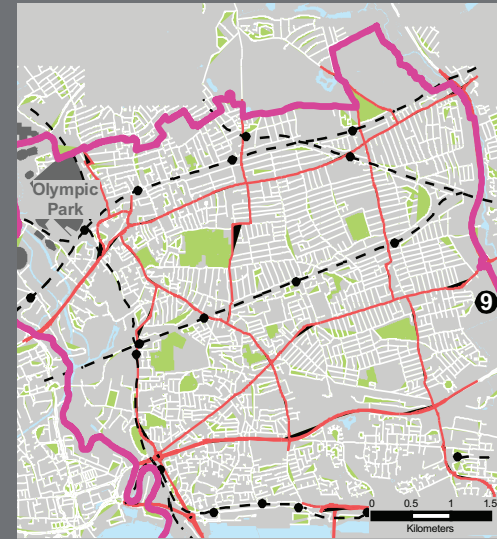

09

Langdon School

Location: Sussex Road, London, E6 2PS

Getting about: Tube: East Ham (District and Hammersmith & City Lines) (1.7km)
Railway: Barking (1.9km), Docklands Light Railway (DLR): Gallions Reach 3.7 km
London City Airport (6.5km)

Langdon School is a designated Specialist Sports College and integral part of the development of community and performance sport in the borough. The school is located in the East Ham area and offers excellent road links, is located within 5km of the Olympic Park and benefits from over 300 parking spaces on-site.

What's nearby?

Olympic Park
& Stratford Station: 7km

East Ham Leisure Centre: 0.7km

Newham College of Further
Education: 1.2km

West Ham Utd FC: 2.3km

Newham Leisure Centre: 3.8km

Enquiries, Tours and Bookings