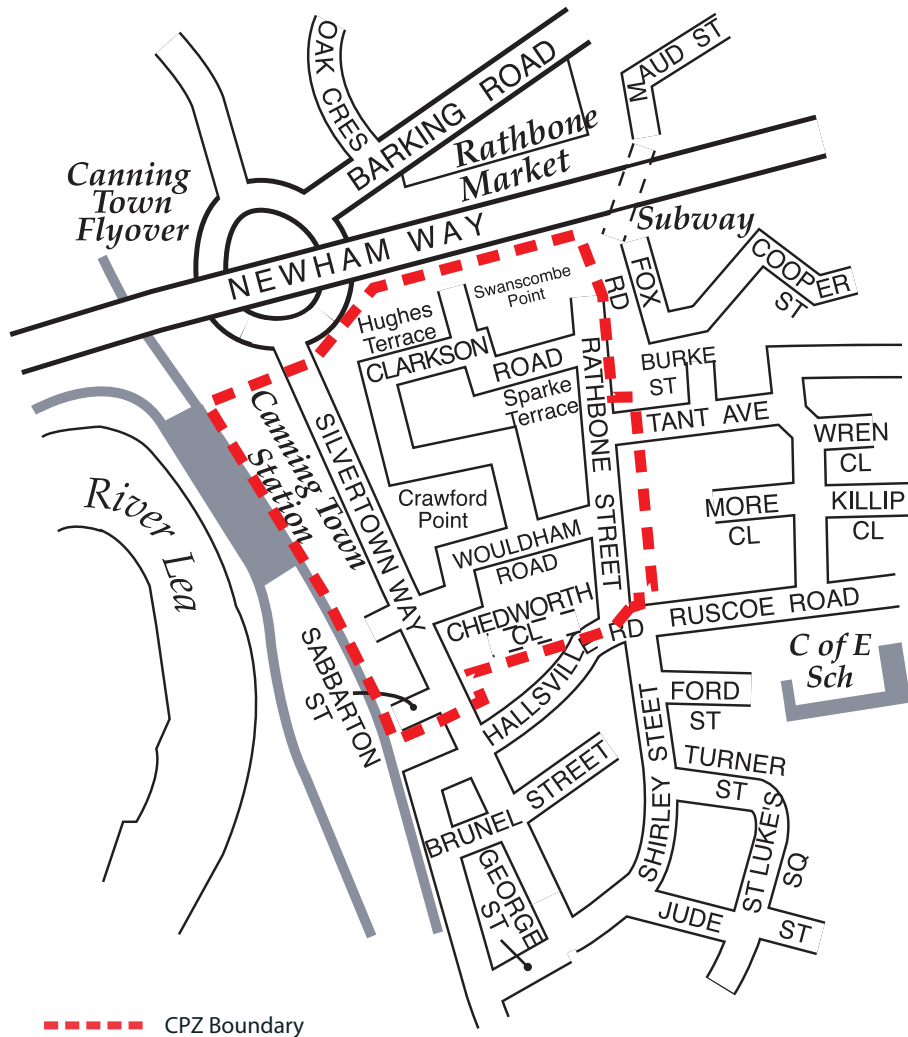

CPZ BOUNDARIES MAP

Canning Town Controlled Parking Zone

Operates Monday to Friday 10:00 - 16:00 hours

--- CPZ Boundary

Map based upon aerial photography updated by  01/05