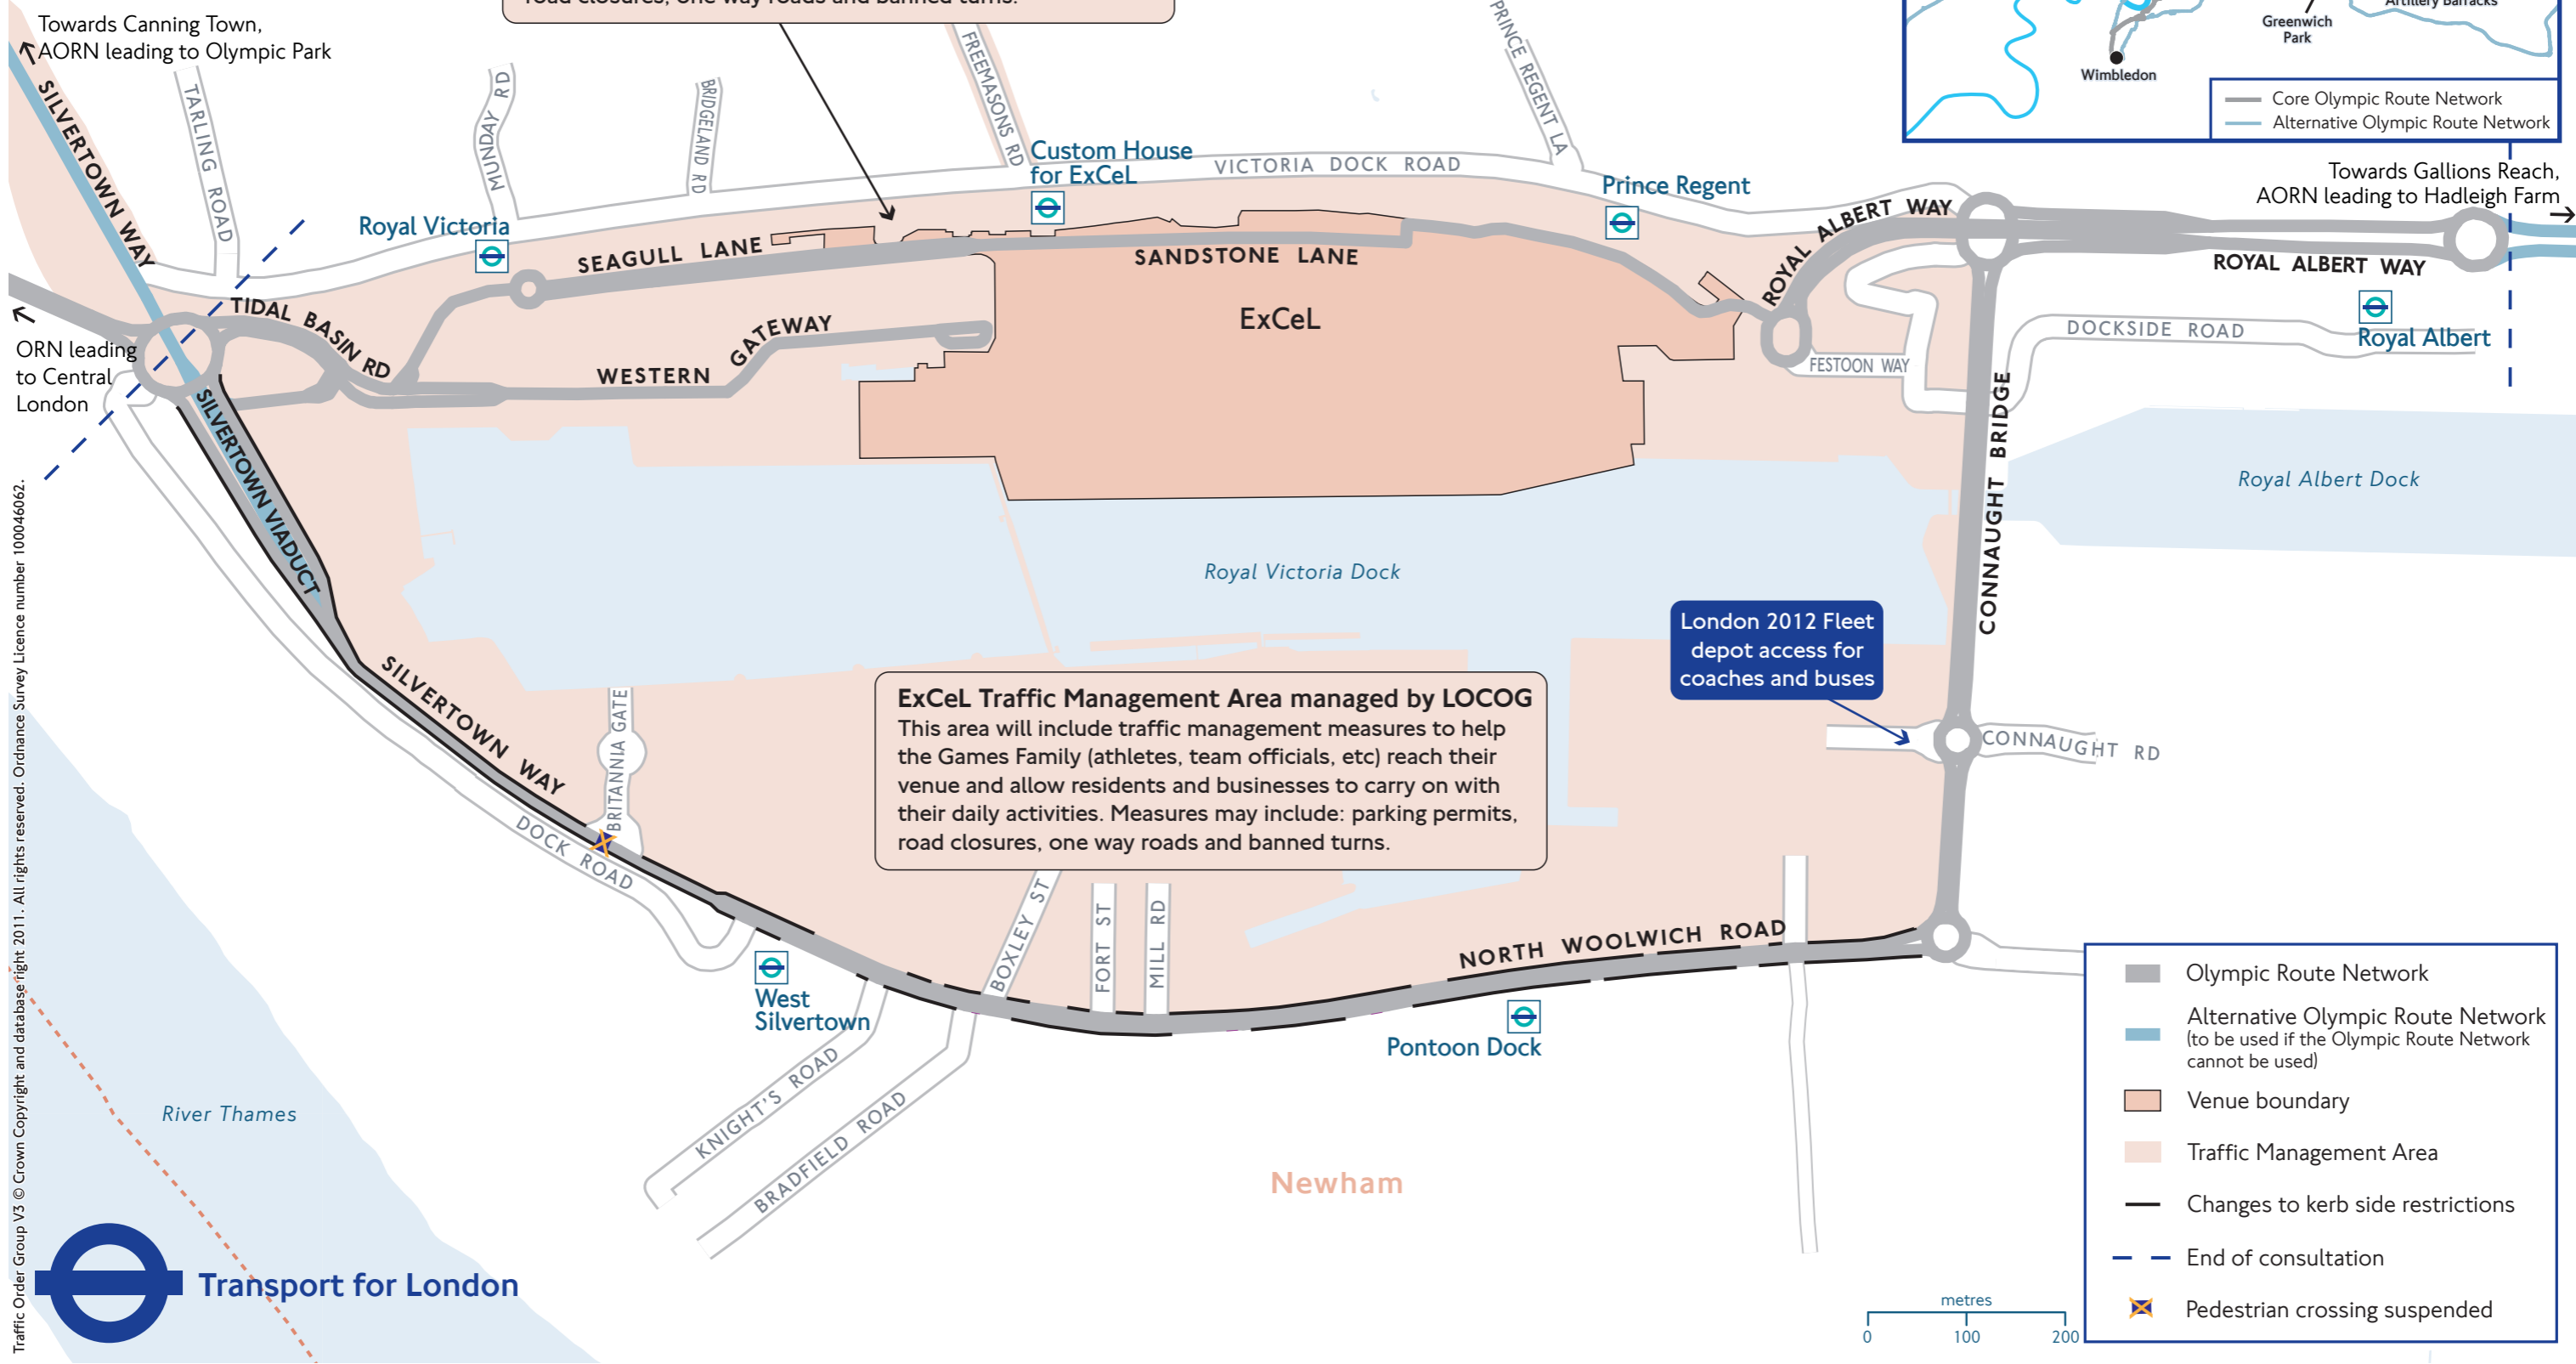

# Newham Silvertown Way and ExCeL

Information shown is correct as at May 2011. It is an artist's impression of the detailed designs which are available to view on [tfl.gov.uk/orn](http://tfl.gov.uk/orn) and at drop in sessions.

**ExCeL Traffic Management Area managed by LOCOG**  
This area will include traffic management measures to help the Games Family (athletes, team officials, etc) reach their venue and allow residents and businesses to carry on with their daily activities. Measures may include: parking permits, road closures, one way roads and banned turns.

Traffic Order Group V3 © Crown Copyright and database right 2011. All rights reserved. Ordnance Survey Licence number 100046062.