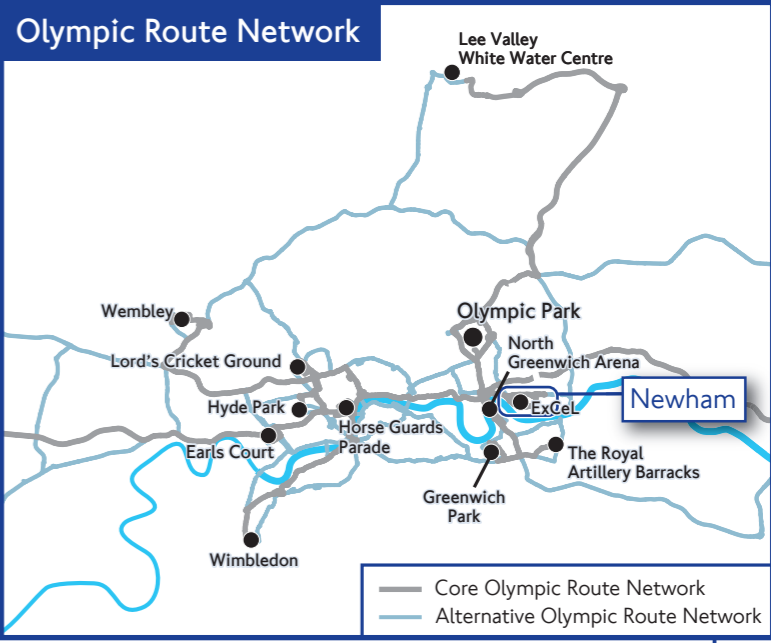

# Newham Silvertown Way and ExCeL

Information shown is correct as at May 2011. It is an artist's impression of the detailed designs which are available to view on [tfl.gov.uk/orn](http://tfl.gov.uk/orn) and at drop in sessions.

**ExCeL Traffic Management Area managed by LOCOG**  
This area will include traffic management measures to help the Games Family (athletes, team officials, etc) reach their venue and allow residents and businesses to carry on with their daily activities. Measures may include: parking permits, road closures, one way roads and banned turns.