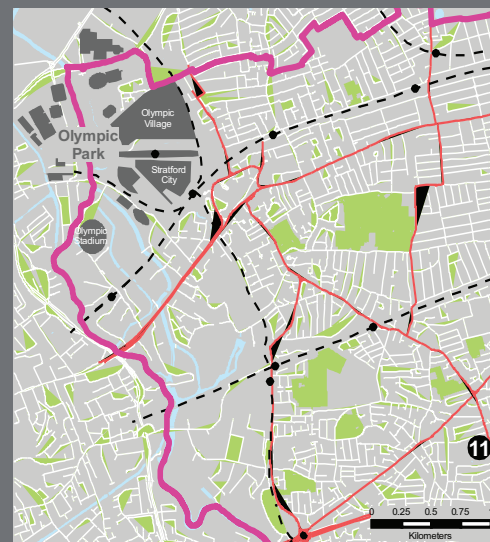

11 Newham VI Form College

Location: Prince Regent Lane, London, E13 8SG

Getting about: Tube: Plaistow (District and Hammersmith & City Lines) (1.8km)
 Railway: West Ham (3.1km), Docklands Light Railway (DLR): Prince Regent (1.1km)
 London City Airport (2.6km)

Newham VI Form College is a vibrant venue which provides education and sporting opportunities to a large student roll and the wider community within Newham. NewVic shares Cumberland School and Newham Leisure Centre's excellent transport links via road, DLR and tube all within walking distance. It has excellent transport links via road, DLR and tube, all located within walking distance. It is less than 5km from the Olympic Park and the majority of the Olympic venues.

Likely use: Sporting

Facilities

-  Sports Hall: 6 courts
27m x 33m (891m²) /
8m clear height
-  Health and Fitness Suite:
15 stations
-  180 parking spaces

What's nearby?

Olympic Park
& Stratford Station: 4.8km