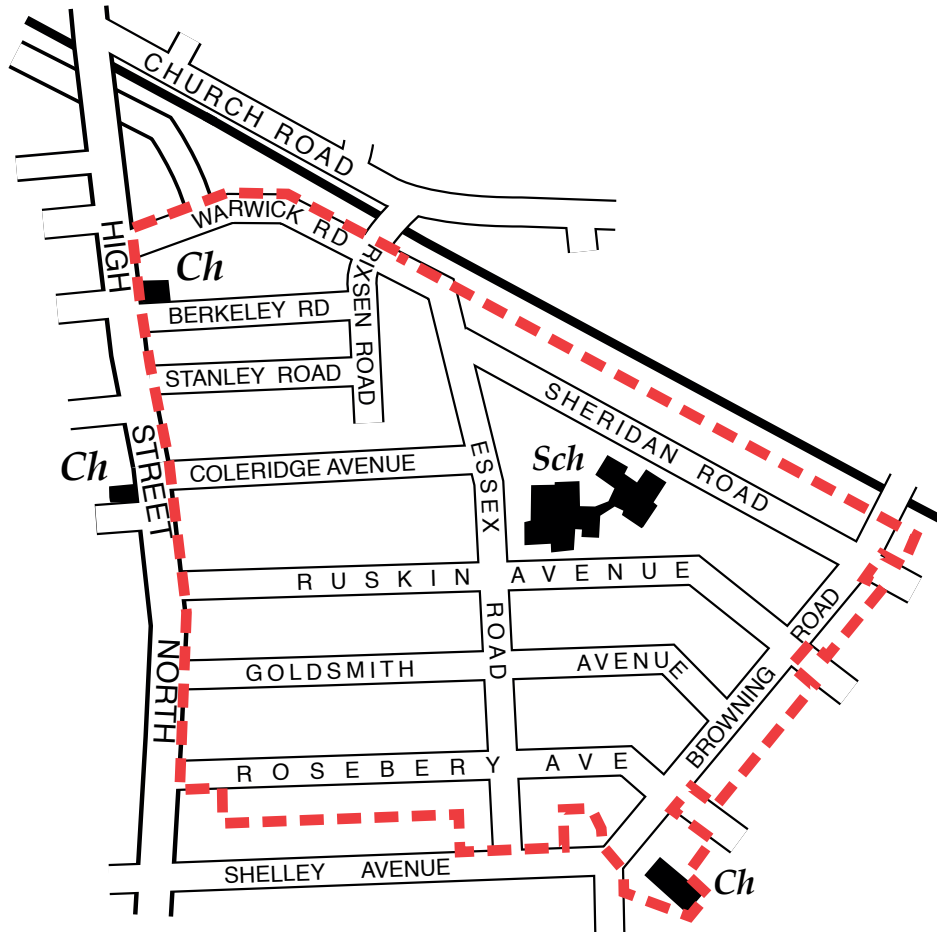

## CPZ BOUNDARIES MAP

# Ruskin Controlled Parking Zone

Operates Monday to Saturday 09:00 - 17:00 hours

----- CPZ Boundary

Map based upon aerial photography updated by  e graphics 01/05