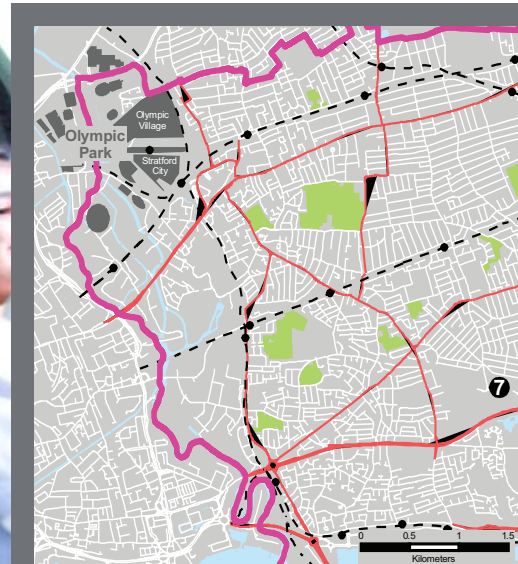

07

Brampton Manor School

Location: Roman Road, London, E6 3SQ

Getting about: Tube: Canning Town (Jubilee Line) (3.4km), Railway: Barking (4.4km)
Docklands Light Railway (DLR): Beckton (1.5km)
London City Airport (2.6km)

This modern and high-quality school site offers excellent sporting facilities for **Boxing, Fencing, Judo, Table Tennis and Wrestling** teams. Through an extensive programme of remodelling and refurbishment, including the newly-refurbished sports hall, measuring 918m², the school has been redeveloped to accommodate high performance sport.

Likely use: Sporting

Facilities

-  6-court sports hall (918m²)
-  All weather pitch
- Grass pitches
-  Parking
-  Ancillary activity rooms and meeting spaces

What's nearby?

Olympic Park
& Stratford Station: 4.0km