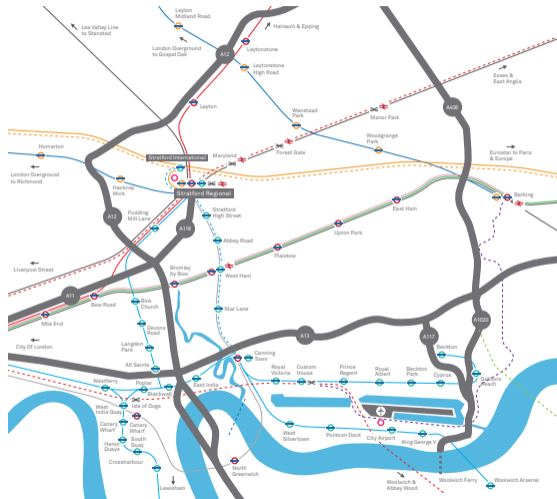

# Home to London's best connections

- Key**
- Underground Station
  - DLR Station
  - London Overground Station
  - National Rail Station
  - Crossrail Station
  - London City Airport
  - International Connections
  - Docklands Light Railway
  - DLR Stratford International Extension (2010)
  - Central Line
  - District Line
  - Jubilee Line
  - Hammersmith & City Line
  - London Overground Line
  - National Railway Line
  - Crossrail
  - Proposed East London Transit (ELT) (2012)
  - Thames Gateway Bridge (proposed)
  - Silvertown Crossing (proposed)
  - High Speed One - Eurostar to Paris & Europe
  - Kent Fastlink - domestic services 2009