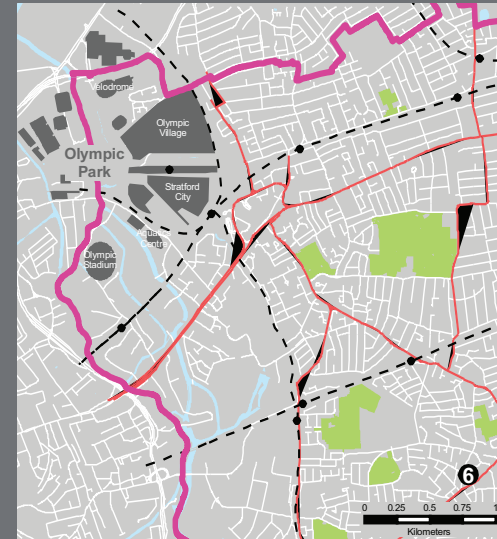

# Balaam Leisure Centre

**Location:** 281 Prince Regent Lane, Plaistow, London E13 8SD

**Getting about:** Tube: Plaistow (District and Hammersmith & City Lines) (1.0km)  
 Railway: West Ham (3.1km), Docklands Light Railway (DLR): Prince Regent (1.1km)  
 London City Airport (2.6km)

Balaam Leisure Centre offers an excellent opportunity for a team to base itself in the heart of Newham, just 3km from the Olympic Park and the ExCeL Exhibition Centre.

**Likely use:** Sporting

## What's nearby?

Olympic Park  
 & Stratford Station: 3.2km

Newham VI Form College: 1.4km

Newham Leisure Centre: 1.7km

ExCeL Exhibition Centre: 3.2km