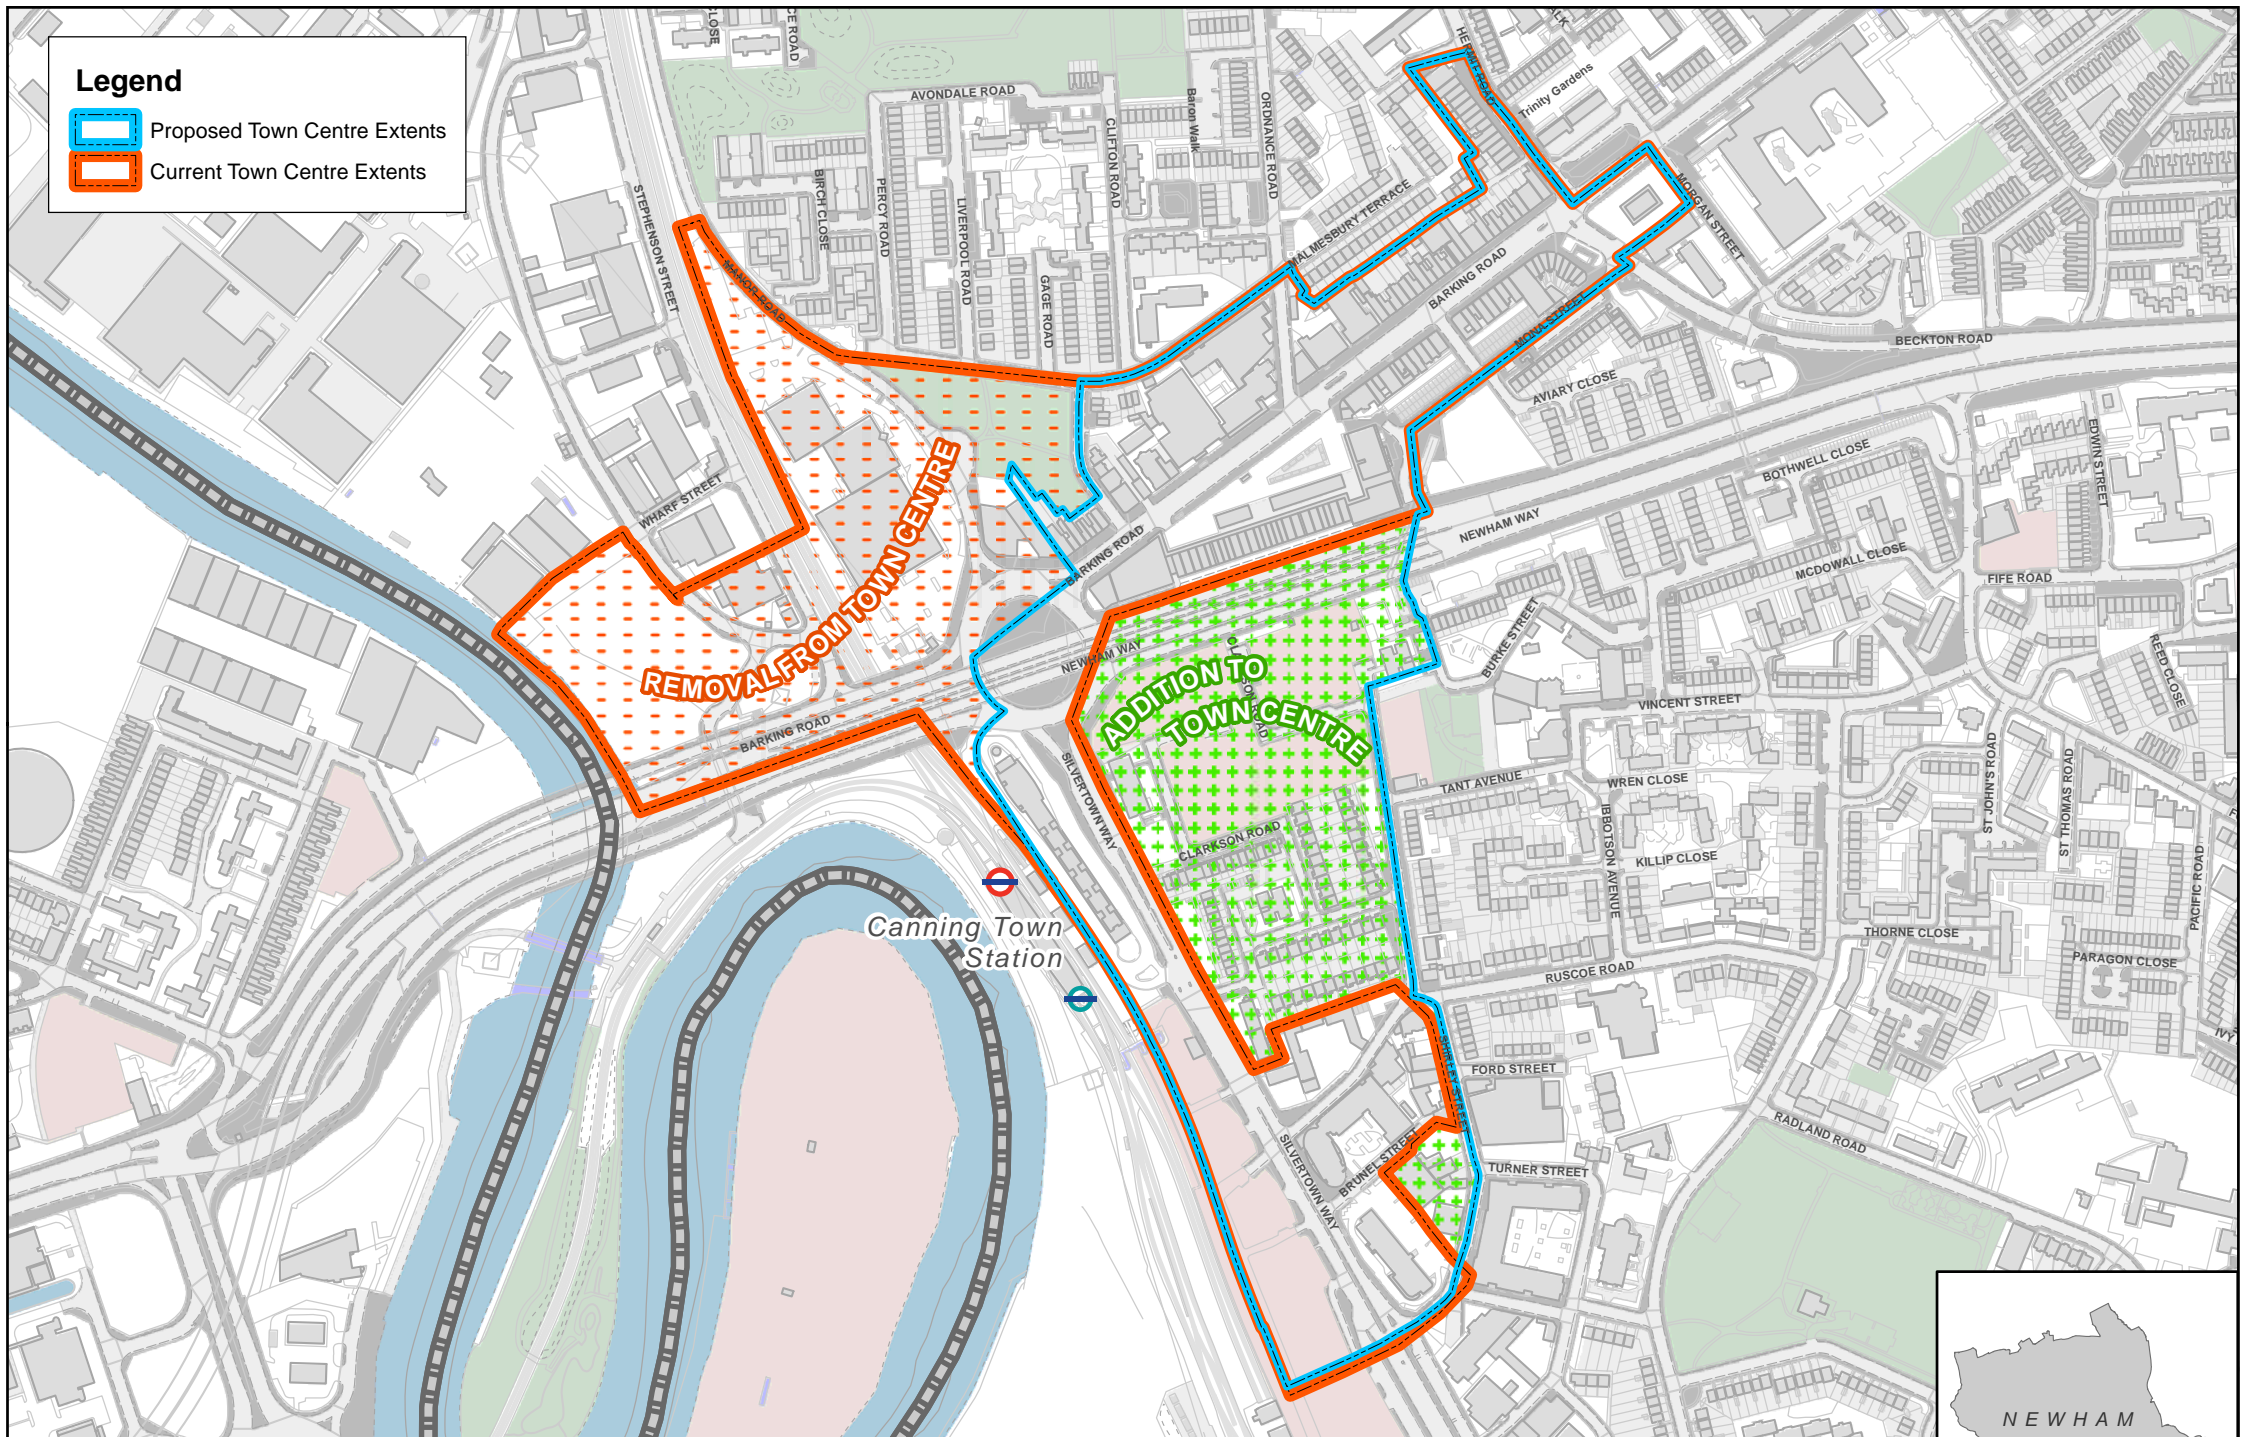

Legend

-  Proposed Town Centre Extents
-  Current Town Centre Extents

Canning Town Centre Boundary Adjustment

2

This map is reproduced from Ordnance Survey material supplied on behalf of Her Majesty's Stationery Office. © Crown Copyright. Licence No. 100019272 2011. Produced by LBN Geospatial Team (IM). E-mail geospatial.team@newham.gov.uk for further details