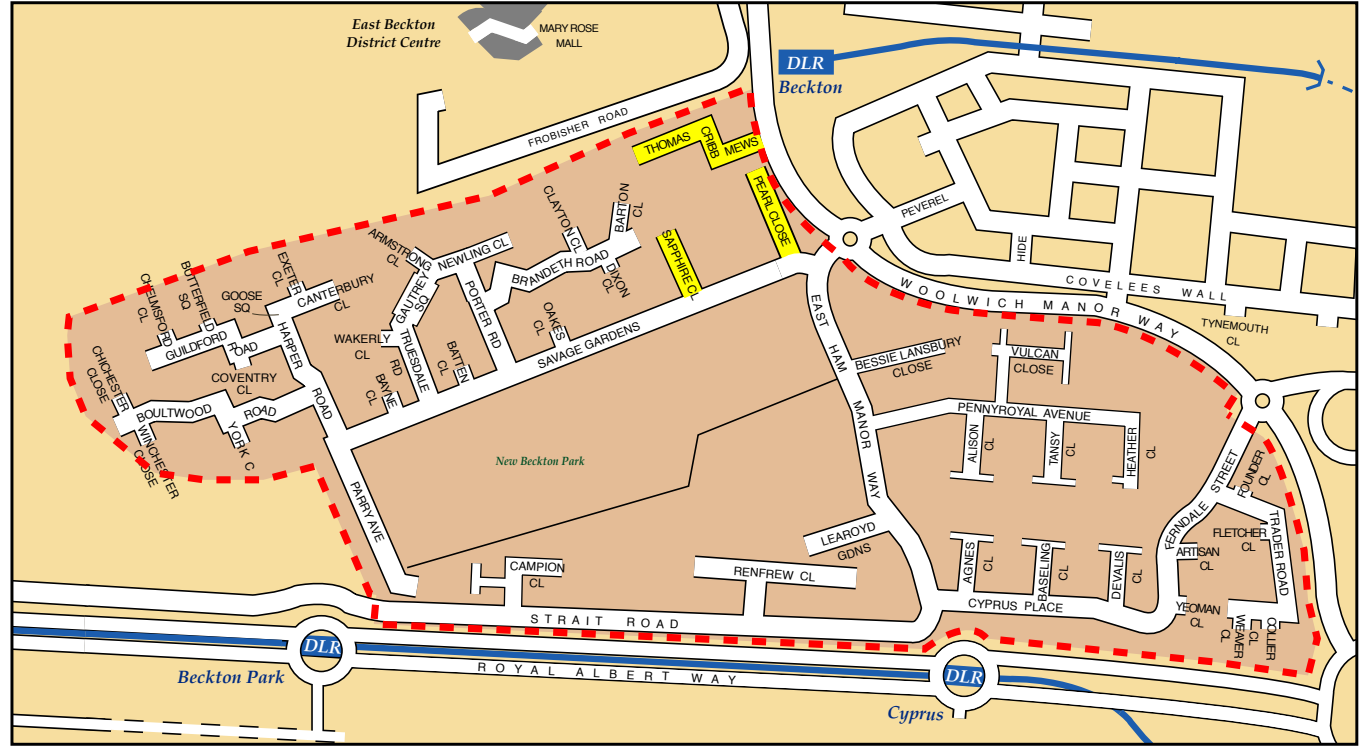

CPZ BOUNDARIES MAP

Beckton Controlled Parking Zone

- - - CPZ Boundary
- private road

Map based upon aerial photography  09/07