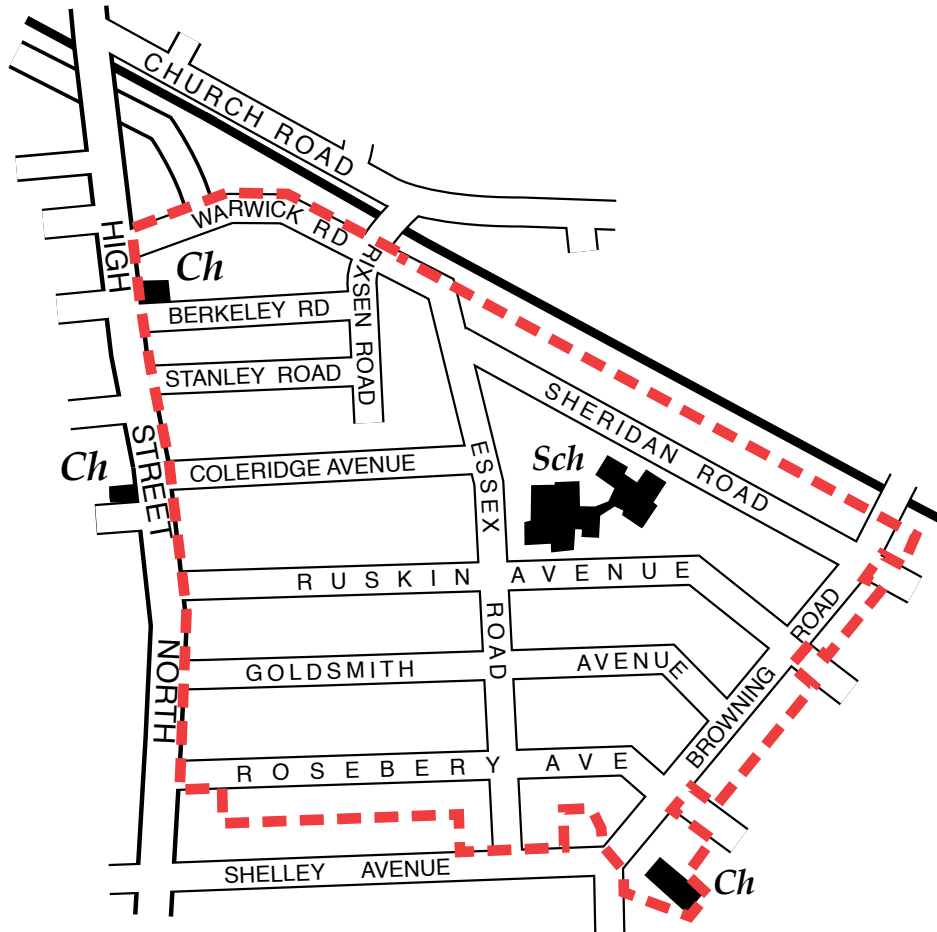

CPZ BOUNDARIES MAP

Ruskin Controlled Parking Zone

Operates Monday to Saturday 09:00 - 17:00 hours

----- CPZ Boundary

Map based upon aerial photography updated by  e graphics 01/05