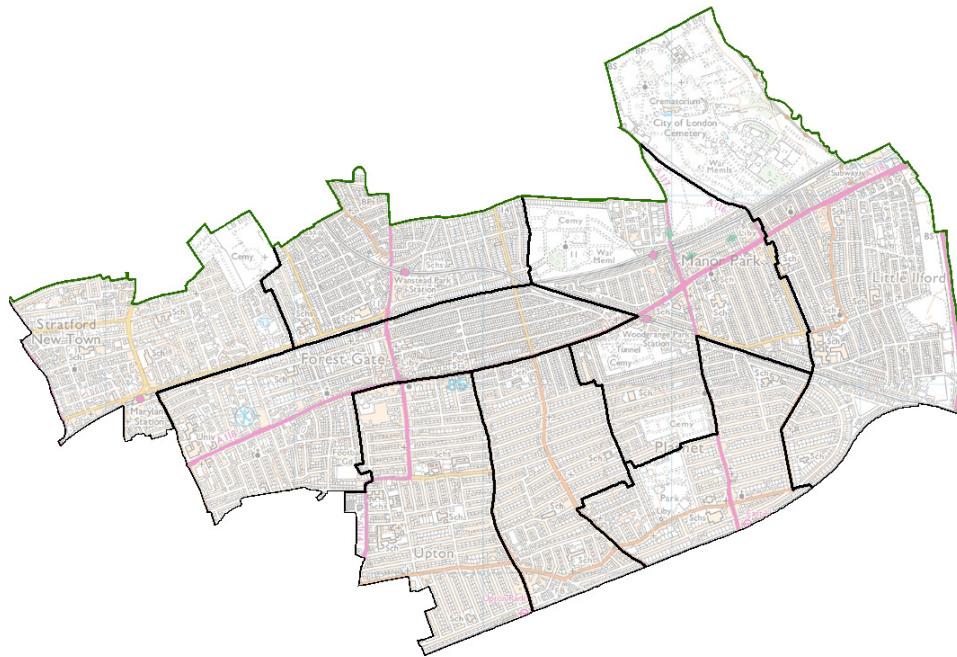

Have your say

Newham

Further Limited Consultation

The Local Government Boundary Commission for England is asking for your views on proposed new electoral arrangements for Newham Council.

We want to hear your thoughts on proposed council ward boundaries in:

- Forest Gate
- Green Street
- Little Ilford
- Manor Park
- Maryland
- Plashet

Consultation closes: 12 October 2020

reviews@lgbce.org.uk

www.consultation.lgbce.org.uk
www.lgbce.org.uk

LGBCE c/o Cleardata,
Innovation House, Coniston Court,
Riverside Business Park, Blyth,
NE24 4RP